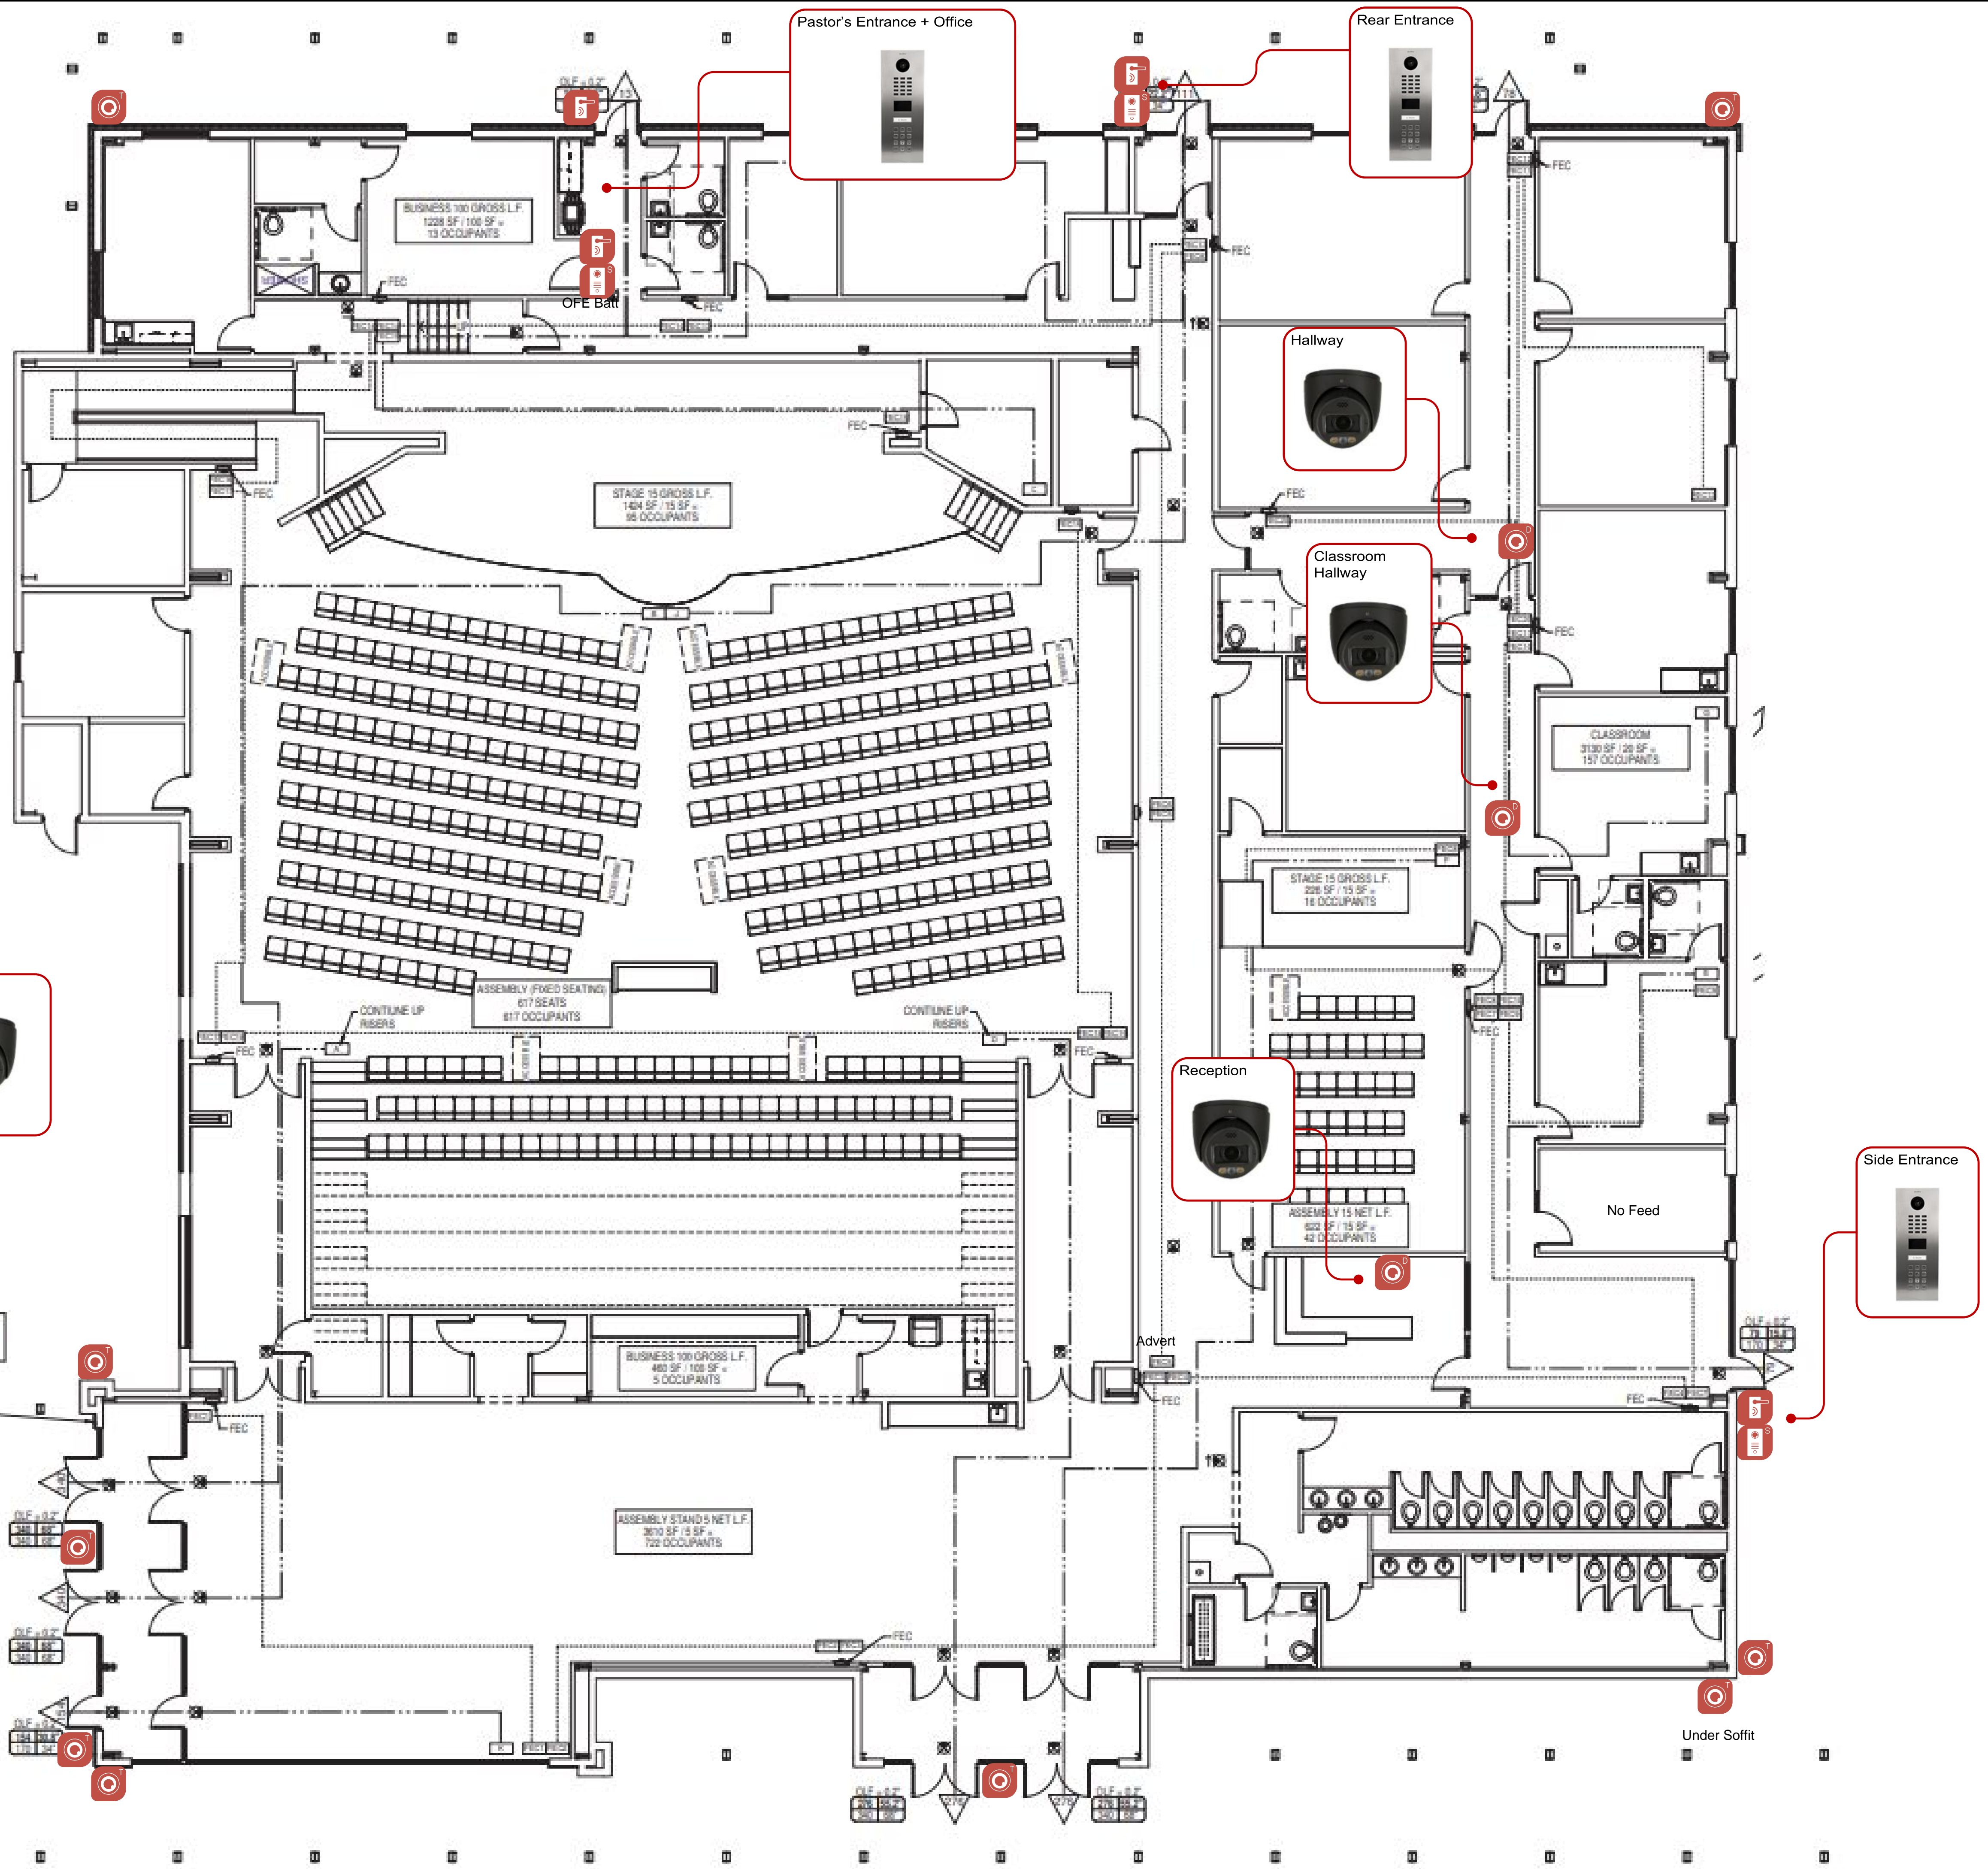

Safety and Awareness

- Turret Camera (CAT6)
- Dome Camera (CAT6)
- Surface Mount Intercom
- Electronic Lock

NOTE: (834 OCC) MAIN EXIT SHALL BE SUFFICIENT CAPACITY OF ONE HALF THE ENTIRE BUILDING OCCUPANCY LOAD
1,887 OCC

3000 SERIES KNX BOX 60" W/ 72" AFF.
CONSULT W/ FIRE MARSHAL FOR ALTERNATIVE LOCATION

Project
House of Worship

Created
06/25/2023

Updated
4/14/2025

Scale
Not To Scale

General Notes

Notice: These drawings are property of Wisdom ALC. These drawings are not to be reproduced without written consent of Wisdom ALC. These designs are specifically for the specification and installation of low voltage wiring and equipment, and may not be knowingly furnished to others without consent. *Actual drawings may not reflect as-built conditions, nor are they claimed to be to scale. Locations are approximate and are subject to verification on-site.*

Client Acceptance

Wisdom ALC Representative

Safety and Awareness

Design By
Rocky Tandy