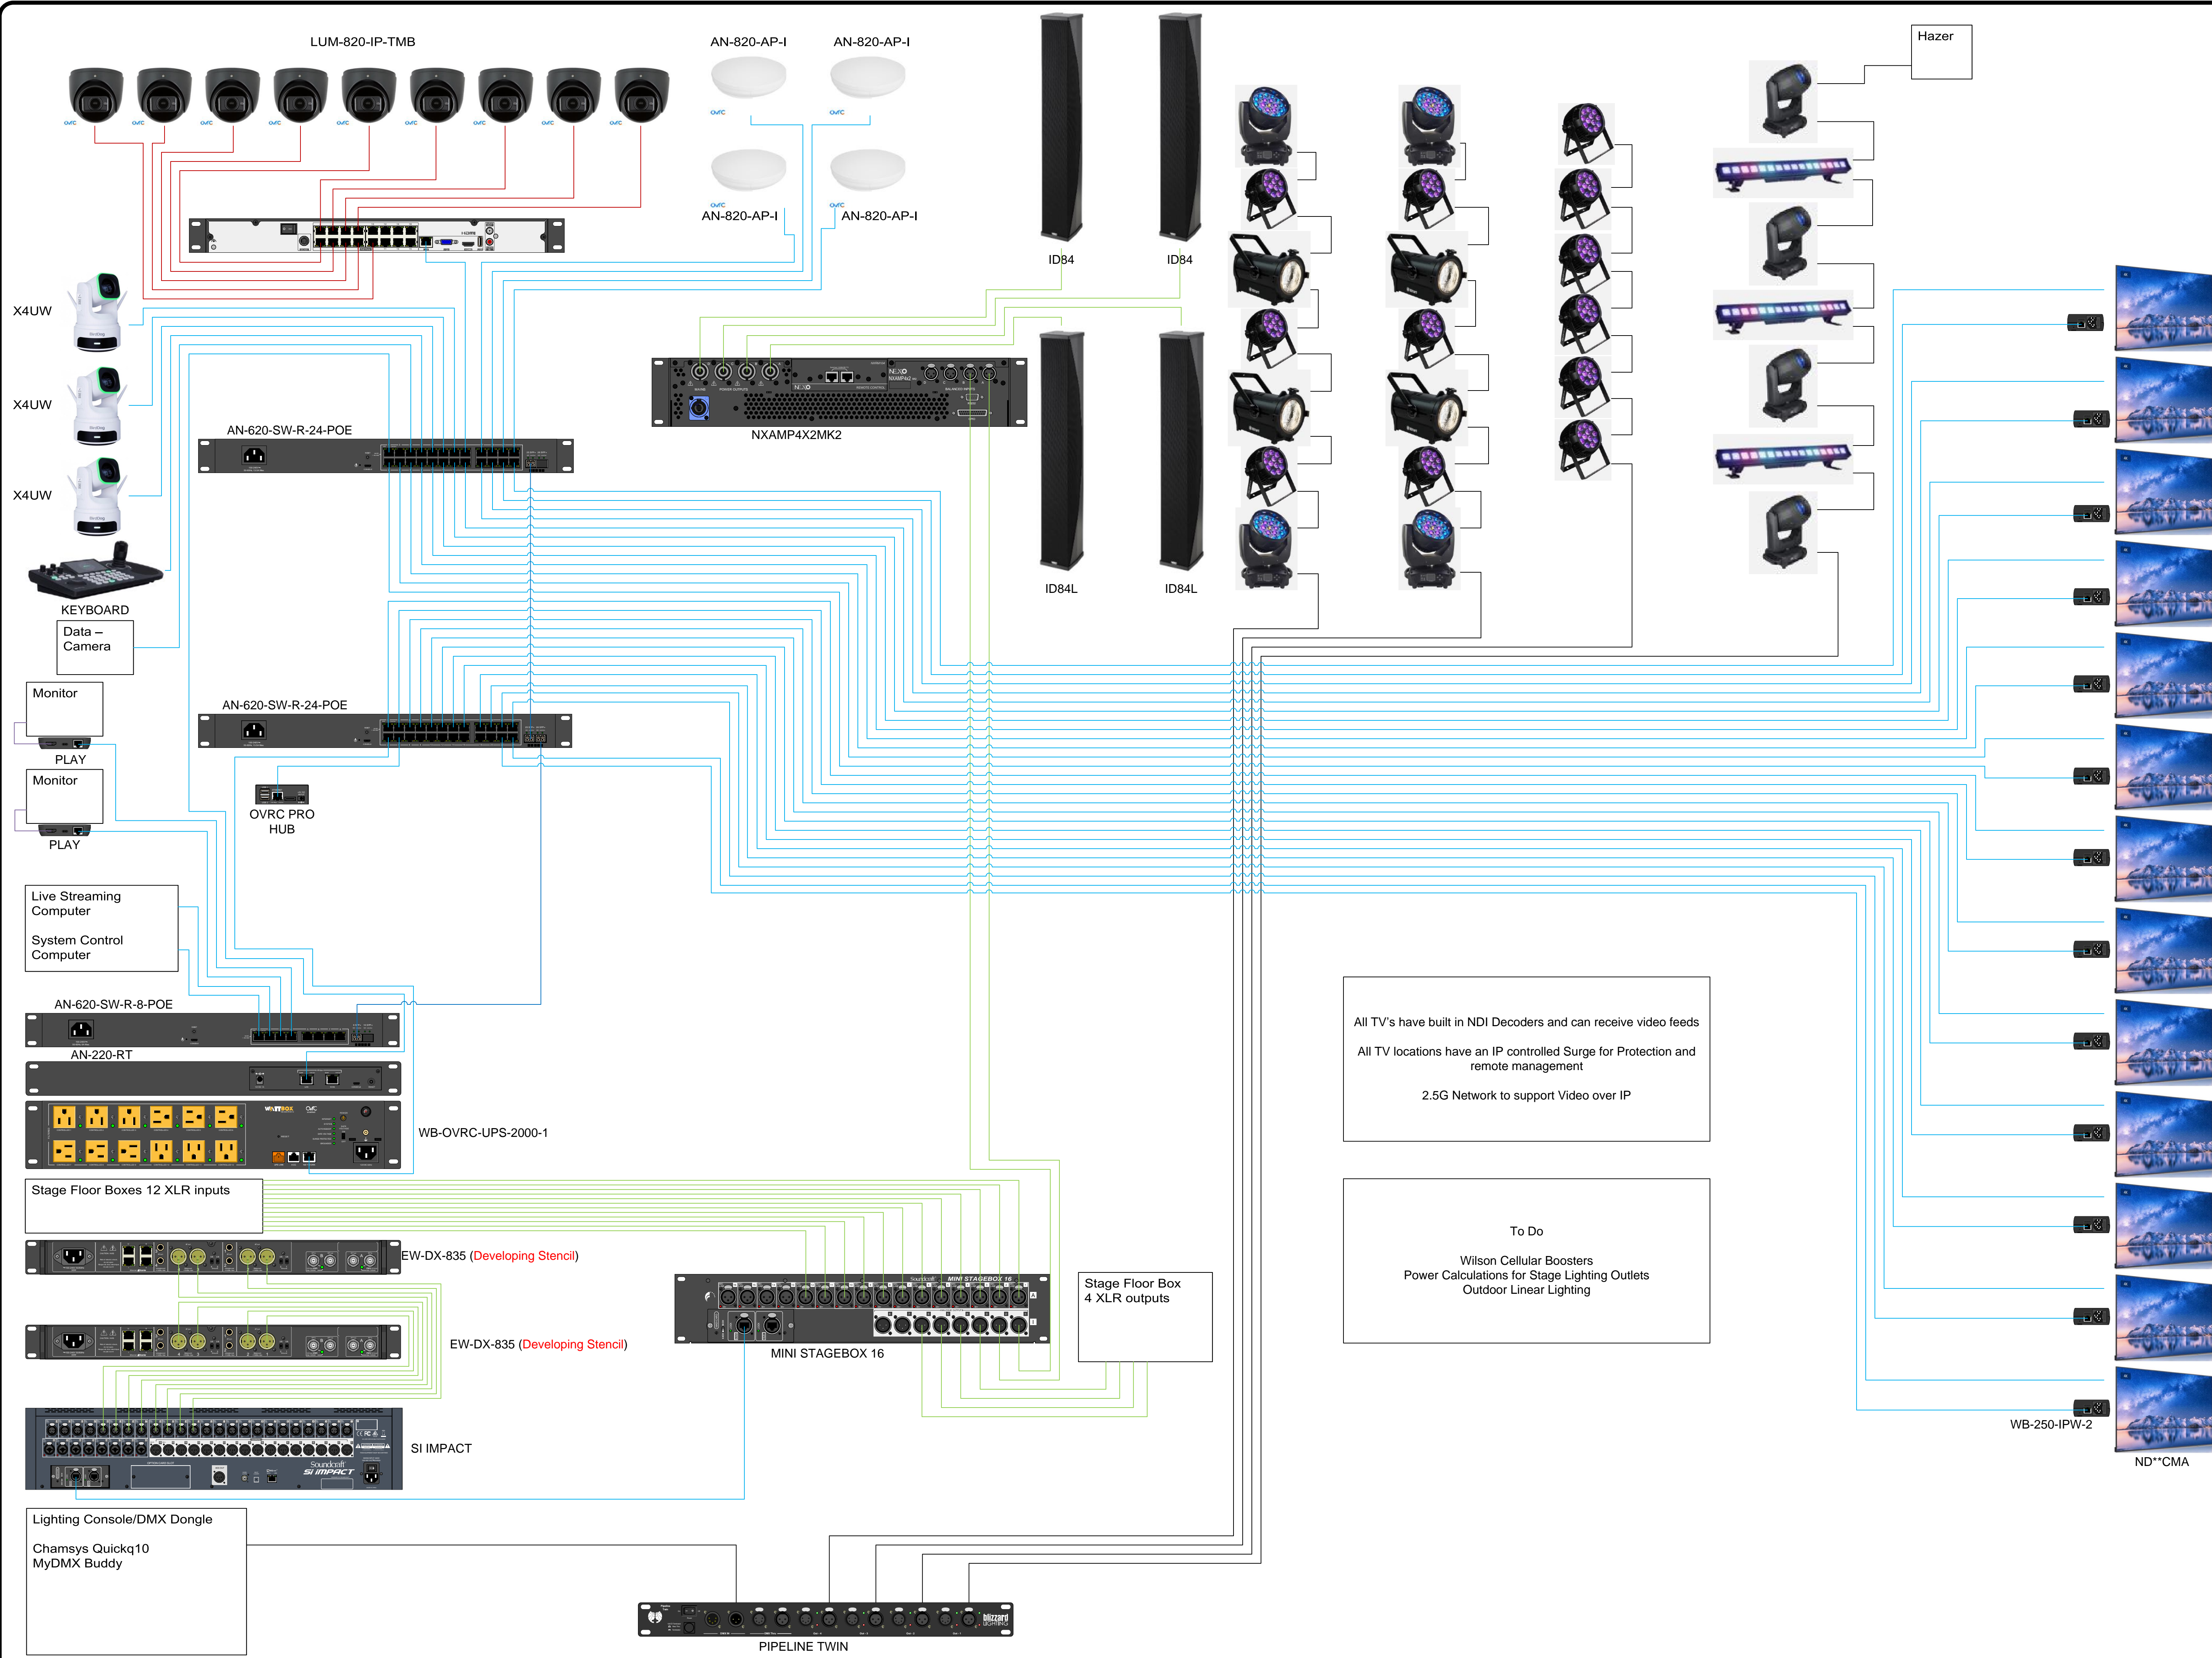

Project
House of Worship

Created
06/25/2023

Updated
4/14/2025

Scale
Not To Scale

General Notes

- DMX —
- Audio —
- CAT6 Security —
- CAT6 Data —
- HDMI —

Notice: These drawings are property of Wisdom ALC. These drawings are not to be reproduced without written consent of Wisdom ALC. These designs are specifically for the specification and installation of low voltage wiring and equipment, and may not be knowingly furnished to others without consent. *Actual drawings may not reflect as-built conditions, nor are they claimed to be to scale. Locations are approximate and are subject to verification on-site.*

Client Acceptance

Wisdom ALC Representative

System Layout

Design By
Rocky Tandy

All TV's have built in NDI Decoders and can receive video feeds
All TV locations have an IP controlled Surge for Protection and remote management
2.5G Network to support Video over IP

To Do
Wilson Cellular Boosters
Power Calculations for Stage Lighting Outlets
Outdoor Linear Lighting

WB-250-IPW-2
ND**CMA