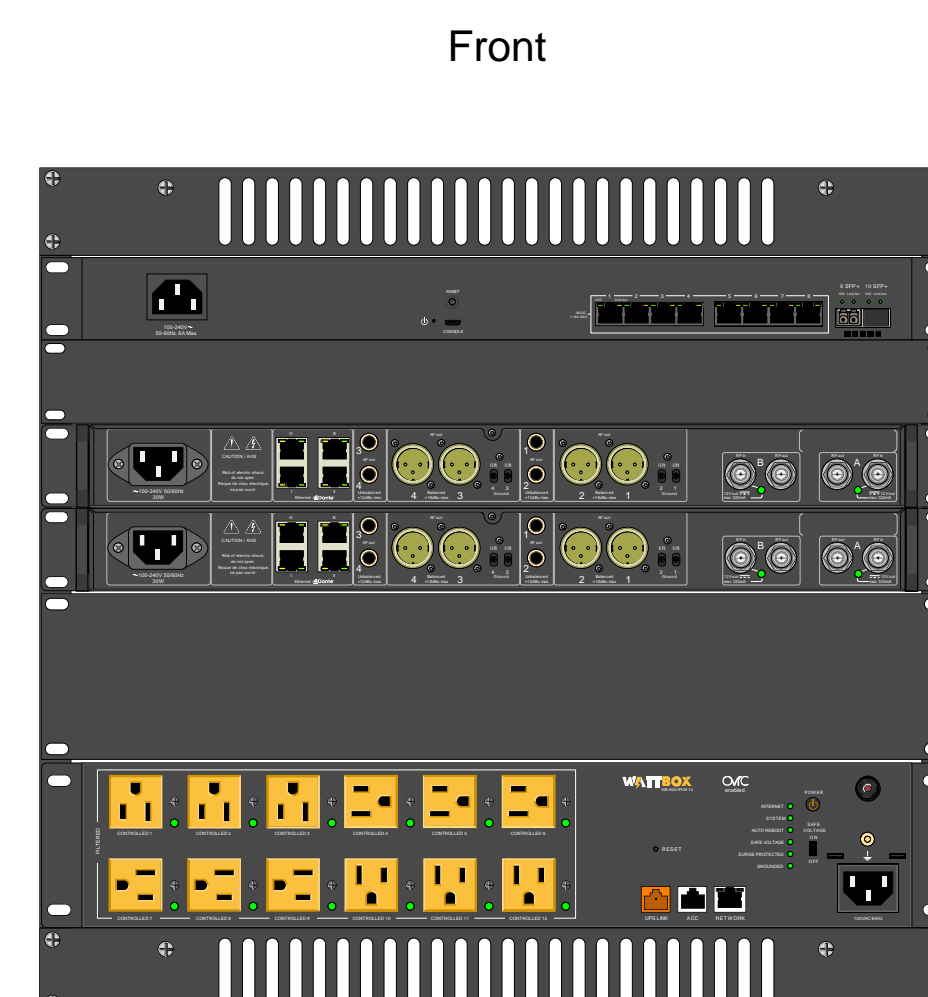

To Do
Wilson Cellular Boosters
Power Calculations for Stage Lighting Outlets
Outdoor Linear Lighting

WB-250-IPW-2
ND**CMA

Stage Electrical Room

Front of House

Project
House of Worship

Created
06/25/2023

Updated
4/14/2025