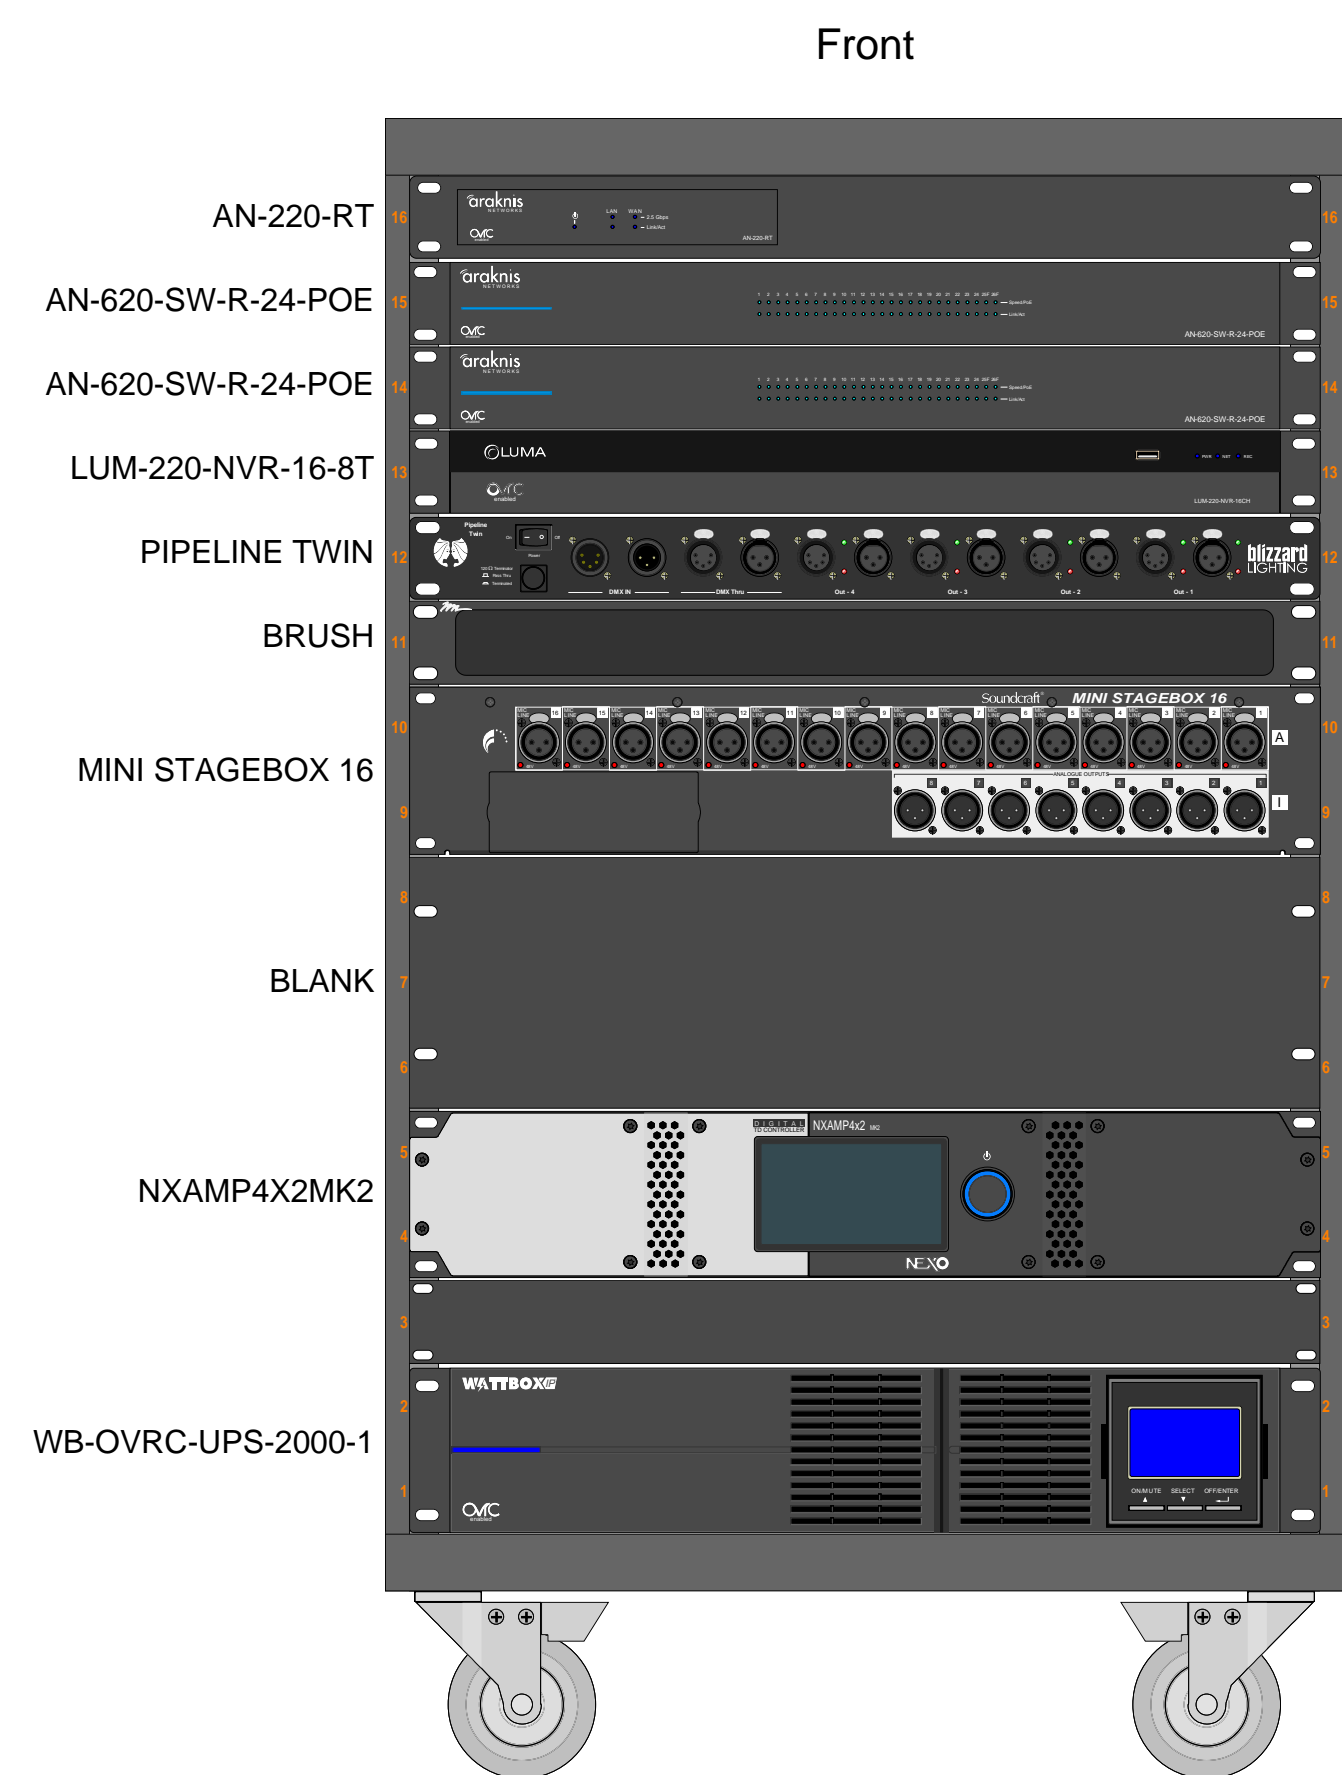

Stage Electrical Room