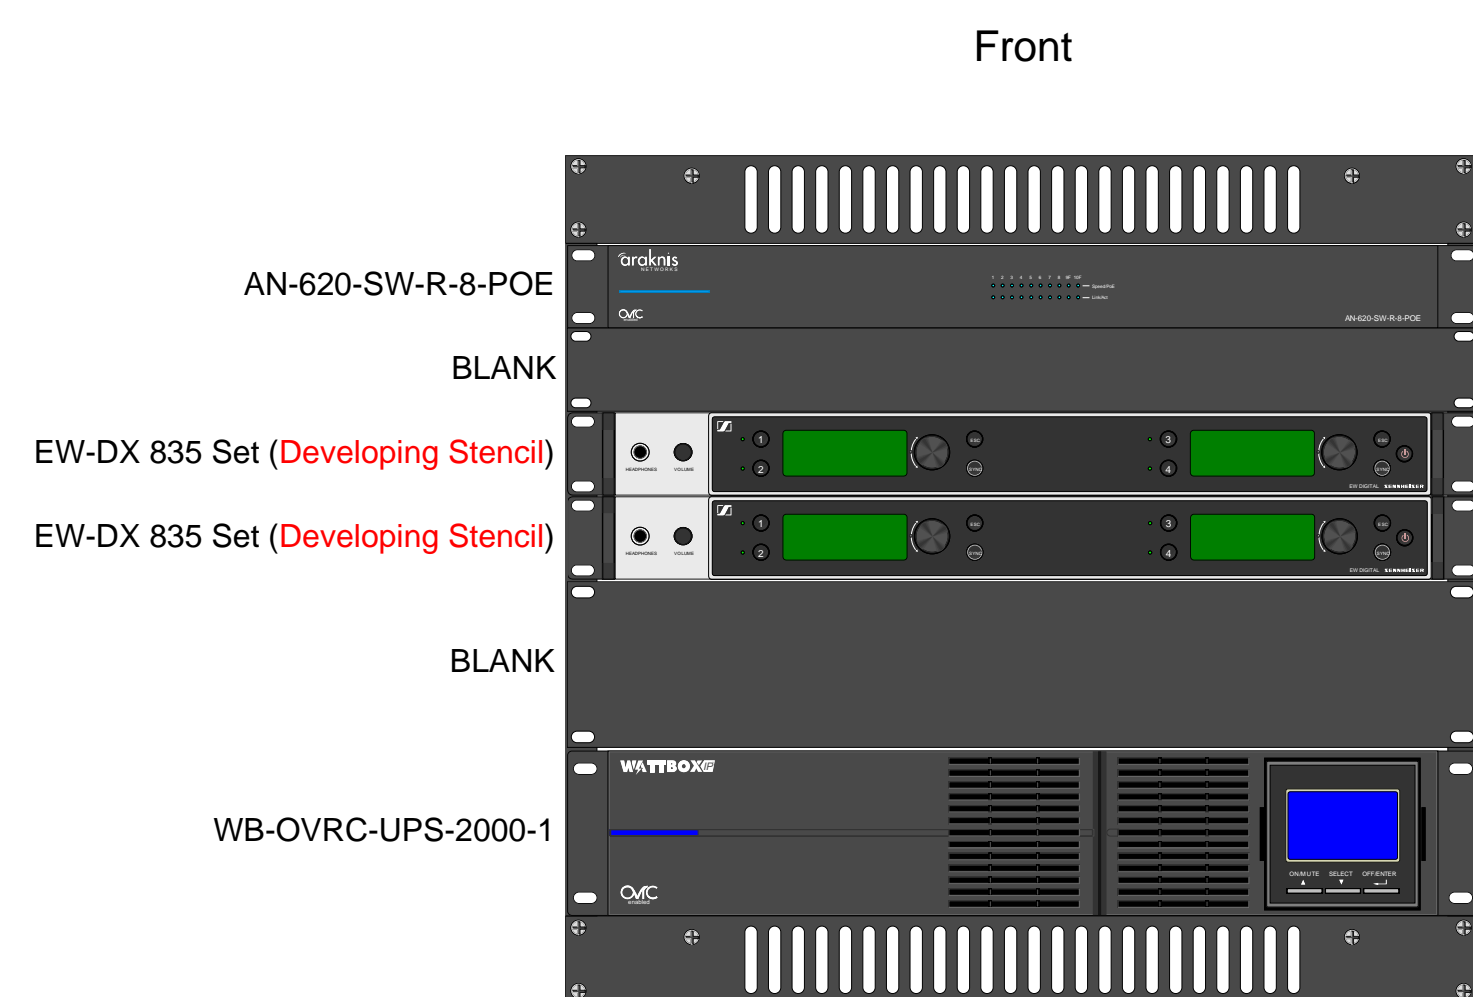

Front of House