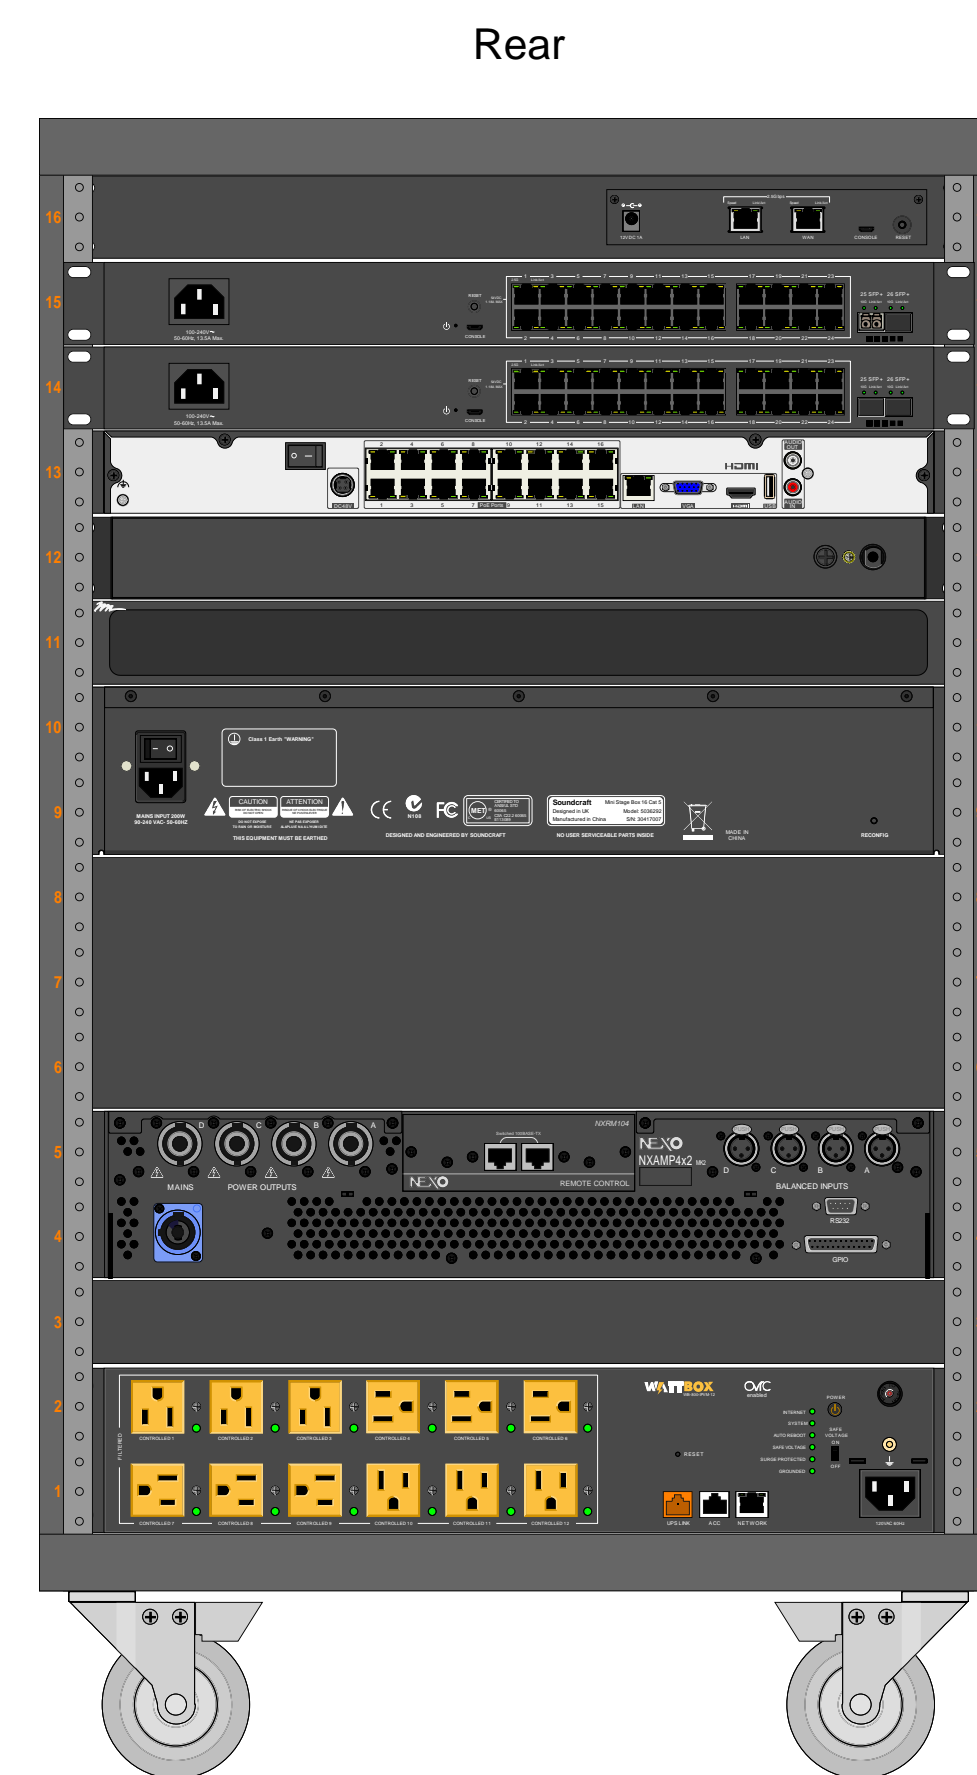

Front of House