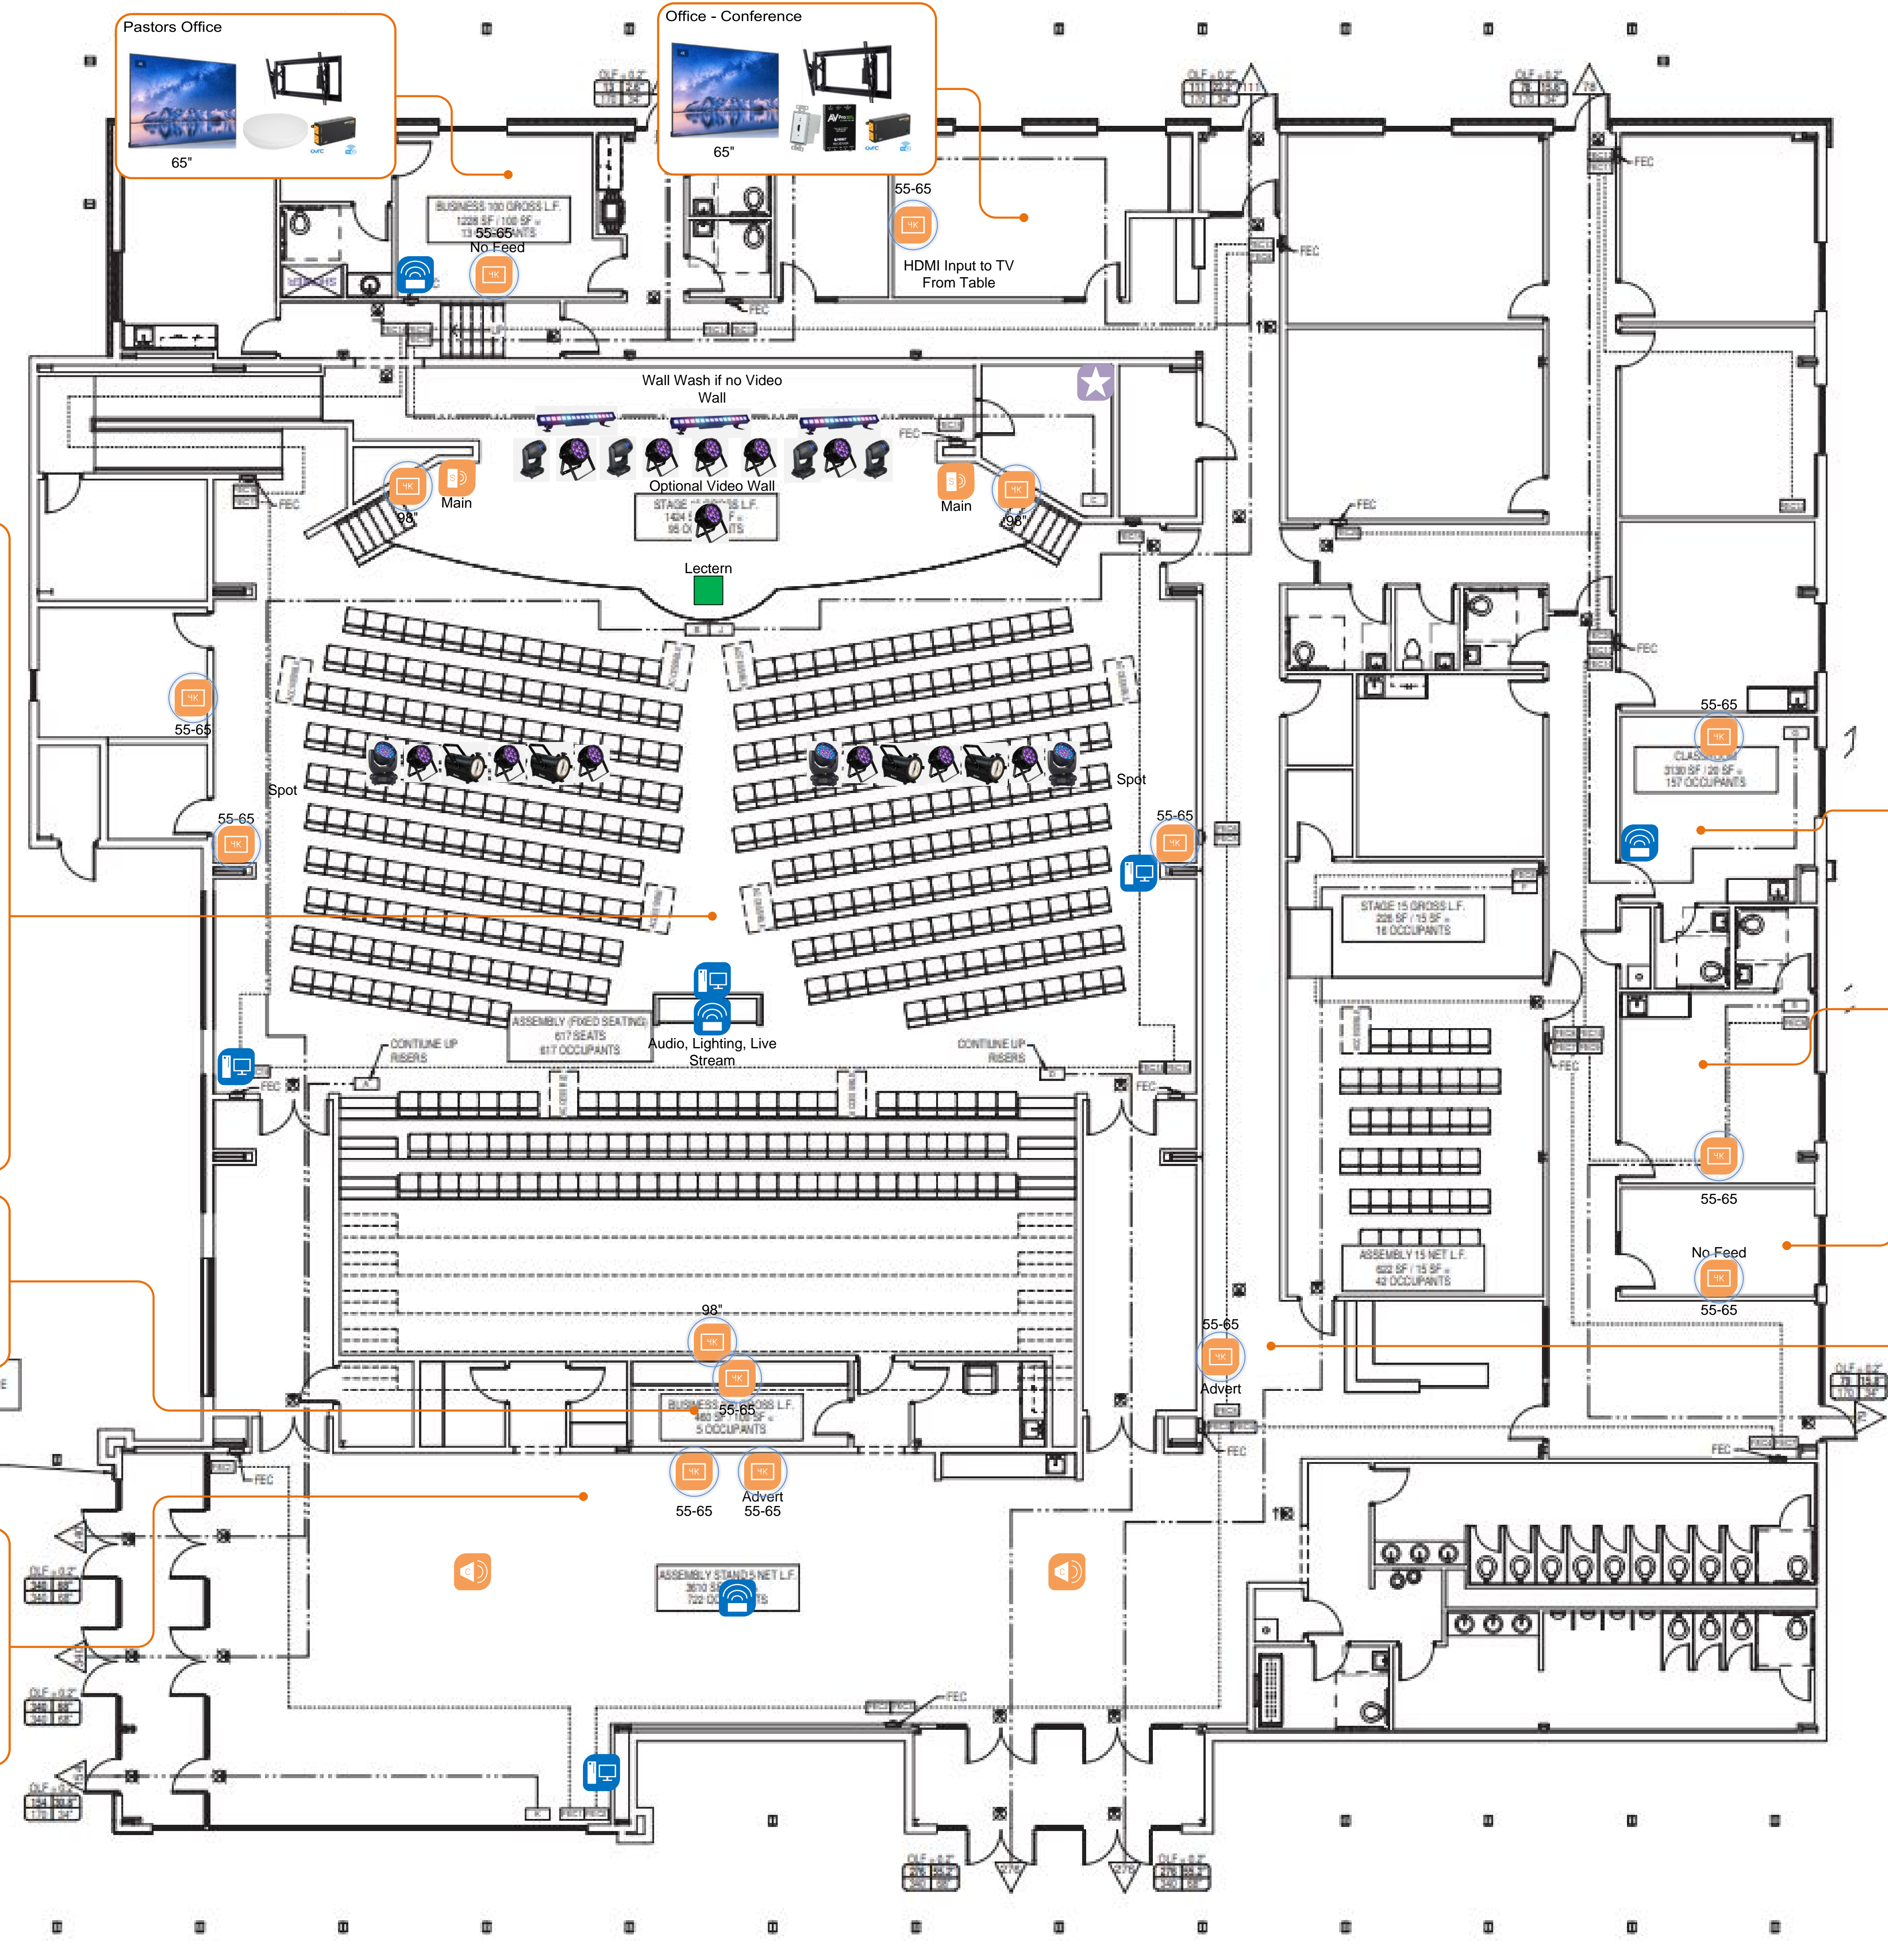

- **Entertainment**
  - Surface Mount Speaker (14/2)
  - UHD Display
  - In-ceiling Speaker (14/2)
- **Networking**
  - Data (CAT6a)
  - Wireless Access Point (CAT6a)
- **Infrastructure**
  - Head-end

- **Sanctuary**
  - 3x 98"
  - 2x 65"
  - x12
  - x4
  - x4
  - x3
  - x4
  - x5

- **Security**
  - 55"

  NOTE: 100% OCC. MIN. EXIT SHALL BE SUFFICIENT CAPACITY OF ONE HALF THE ENTIRE BUILDING OCCUPANCY LOAD. 1,887 OCC.

  3000 SERIES KNIX BOX 60" W/ 72" AFF. CONSULT W/ FIRE MARSHAL FOR ALTERNATIVE LOCATION.

- **Welcome Area**
  - 2x 65"
  - x2

Project
House of Worship

Created
06/25/2023

Updated
4/14/2025

Scale
Not To Scale

General Notes

Notice: These drawings are property of Wisdom ALC. These drawings are not to be reproduced without written consent of Wisdom ALC. These designs are specifically for the specification and installation of low voltage wiring and equipment, and may not be knowingly furnished to others without consent. *Actual drawings may not reflect as-built conditions, nor are they claimed to be to scale. Locations are approximate and are subject to verification on-site.*

Client Acceptance
Wisdom ALC Representative

Entertainment

Design By
Rocky Tandy