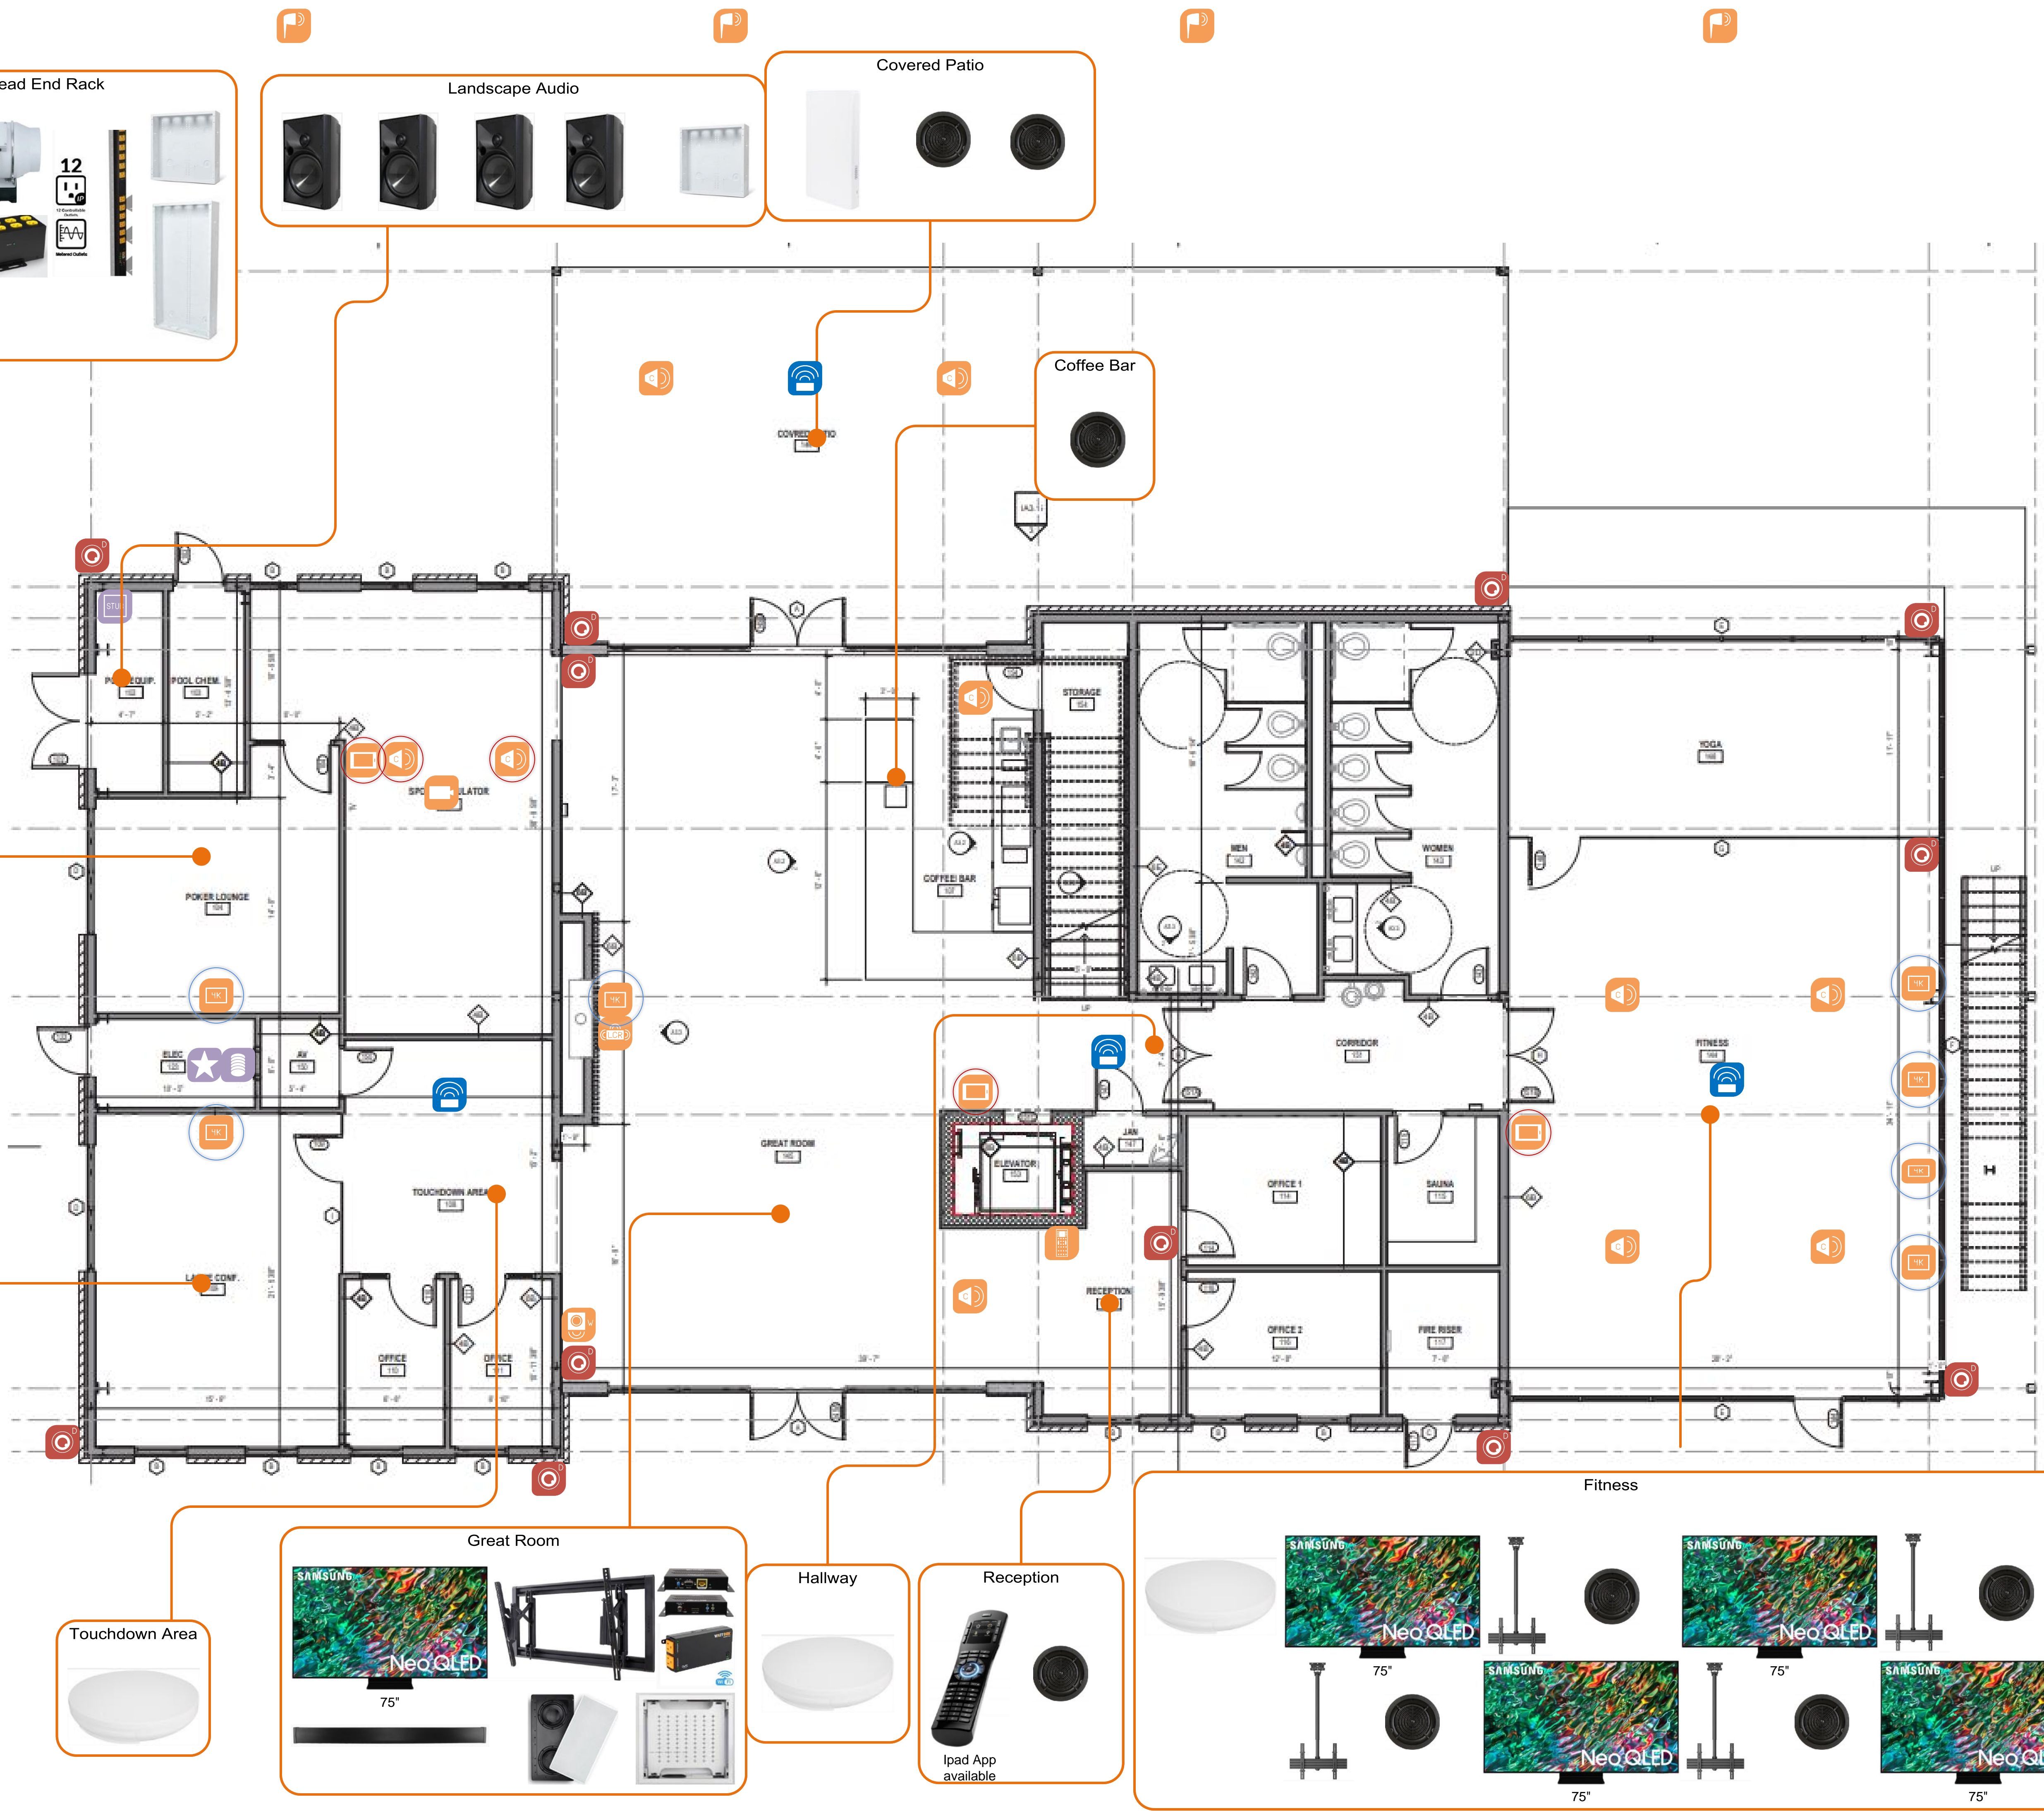

- **Entertainment**
  - Touch Panel
  - Projector
  - UHD Display
  - In-wall Subwoofer
  - In-ceiling Speaker
  - In-wall Speaker
  - On-wall LCR Speaker
  - Remote
- **Networking**
  - Wireless Access Point
  - Data
- **Infrastructure**
  - Head End
  - Pullpipe
  - Landscape Stubout
- **Safety and Awareness**
  - Dome Camera

Project
Client Name – HWY102Clubhouse

Created
06/25/2023

Updated
4/14/2025

Scale
Not To Scale

General Notes
Notice: These drawings are property of Wisdom ALC. These drawings are not to be reproduced without written consent of Wisdom ALC. These designs are specifically for the specification and installation of low voltage wiring and equipment, and may not be knowingly furnished to others without consent. *Actual drawings may not reflect as-built conditions, nor are they claimed to be to scale. Locations are approximate and are subject to verification on-site.*

Client Acceptance
Wisdom ALC Representative

Entertainment - 1st Floor

Design By
Rocky Tandy

Poker Lounge

55"

Large Conference

55"

Security Cameras
OFE X10

Touchdown Area

Great Room

75"

Hallway

Reception

Ipad App available

Fitness

75"

Head End Rack

Landscape Audio

Covered Patio

Coffee Bar