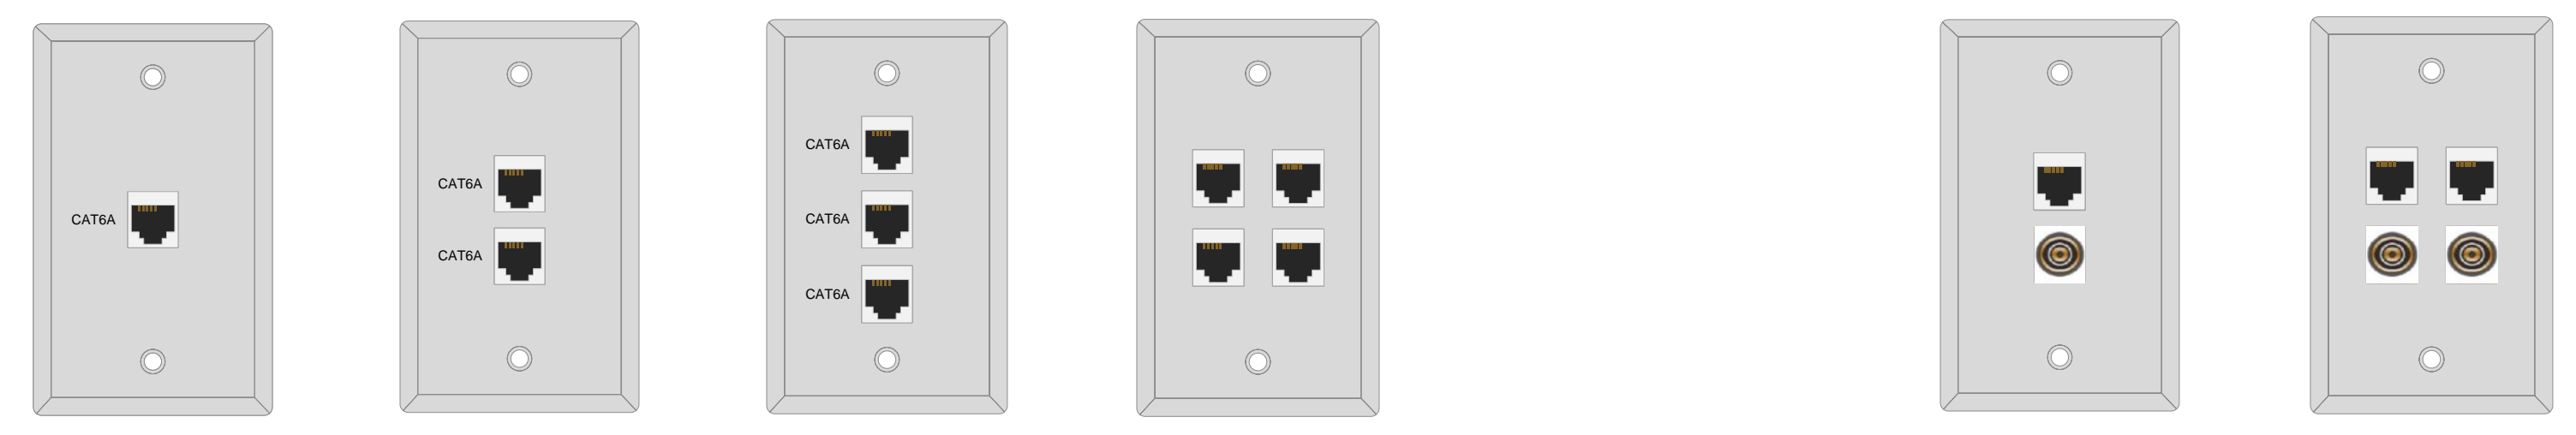

Client Acceptance

Wisdom ALC Representative

LV - Cables and Shapes

Design By
Rocky Tandy

- Entertainment**
 - Touch Panel
 - Projector
 - UHD Display
 - In-wall Subwoofer
 - In-ceiling Speaker
 - In-wall Speaker
 - On-wall LCR Speaker
 - Remote
- Networking**
 - Wireless Access Point
 - Data
- Infrastructure**
 - Head End
 - Pullpipe
 - Landscape Stubout
- Safety and Awareness**
 - Dome Camera