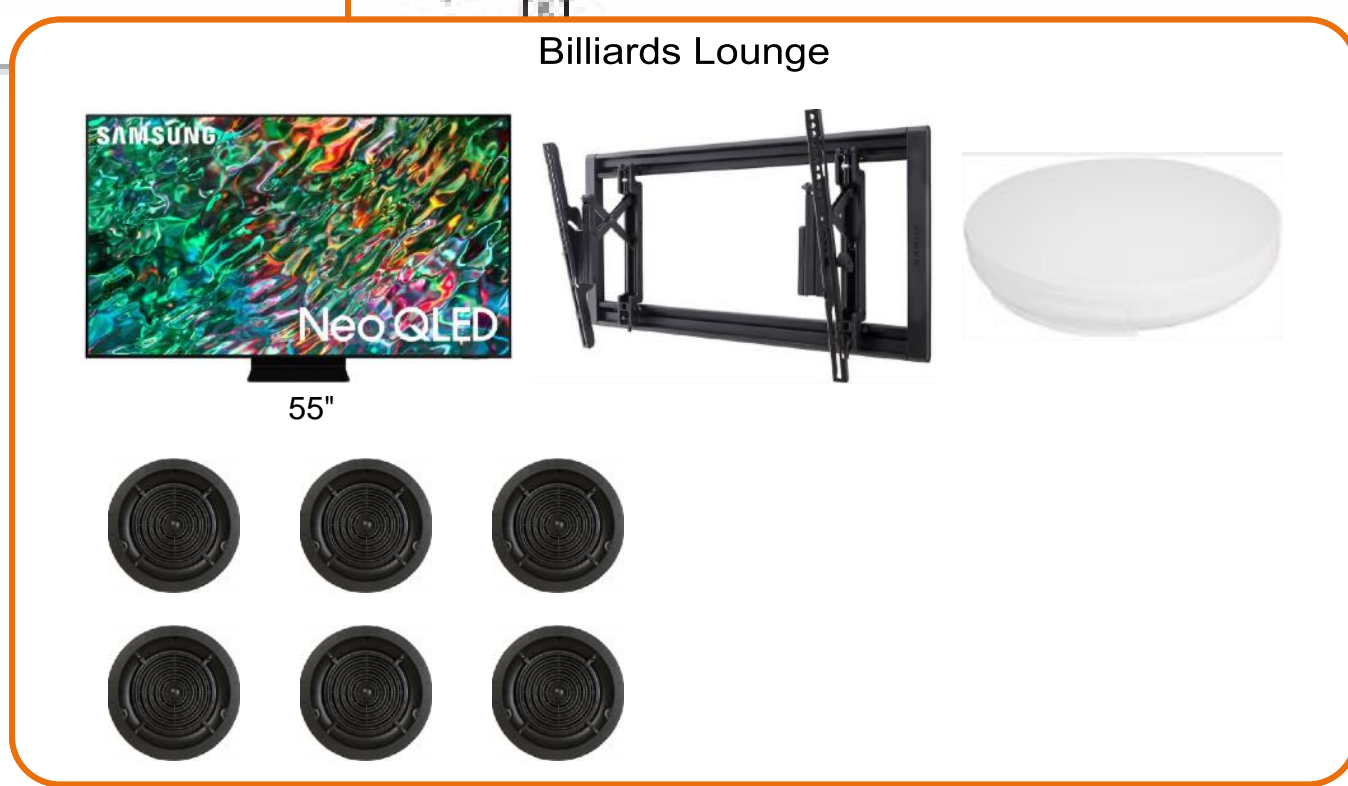

Entertainment

- Touch Panel
- UHD Display
- In-wall Subwoofer
- In-ceiling Speaker
- In-wall Speaker
- Remote

Networking

- Wireless Access Point
- Data

Safety and Awareness

- Dome Camera

Project
Client Name – HWY102Clubhouse

Created
06/25/2023

Updated
4/14/2025

Scale
Not To Scale

General Notes

Notice: These drawings are property of Wisdom ALC. These drawings are not to be reproduced without written consent of Wisdom ALC. These designs are specifically for the specification and installation of low voltage wiring and equipment, and may not be knowingly furnished to others without consent. *Actual drawings may not reflect as-built conditions, nor are they claimed to be to scale. Locations are approximate and are subject to verification on-site.*

Client Acceptance

Wisdom ALC Representative

Entertainment - 2nd Floor

Design By
Rocky Tandy