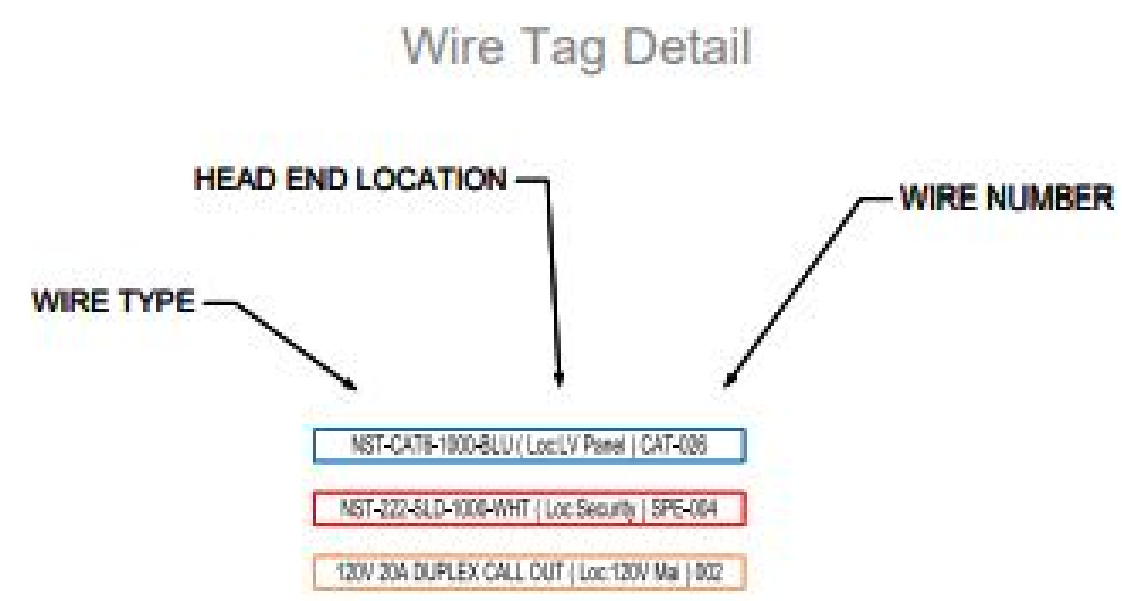

HWY102 Clubhouse

WIRE TYPE	REFERENCE LINK
12/4	https://secure.libertycable.com/products/liberty%20wire%20%20cable/12-4C/Commercial-Grade-General-Purpose-12-AWG-4-Conductor-Cable
16/2	https://secure.libertycable.com/products/Liberty-Wire-and-Cable/16-2C/Commercial-grade-general-purpose-16-AWG-2-conductor-cable
16/4	https://secure.libertycable.com/products/Liberty-Wire-and-Cable/16-4C/Commercial-grade-general-purpose-16-AWG-4-conductor-cable
22/2 SH + Drain	https://secure.libertycable.com/product_details.php?item=22-2C-SH-GRY
22/2	https://secure.libertycable.com/products/Liberty-Wire-and-Cable/16-4C/Commercial-grade-general-purpose-16-AWG-4-conductor-cable
22/4	https://secure.libertycable.com/products/Liberty-Wire-and-Cable/22-4C/Commercial-grade-general-purpose-22-AWG-4-conductor-cable
CAT6a	https://secure.libertycable.com/products/liberty%20wire%20%20cable/24-4P-L6ANS/Category-6A-UTP-Non-Contiguous-Shield-23-AWG-4-Pair-CMR-rated-Cable
CAT6a SH	https://secure.libertycable.com/products/liberty%20wire%20%20cable/24-4P-L6ANS/Category-6A-UTP-Non-Contiguous-Shield-23-AWG-4-Pair-CMR-rated-Cable
RG6 Quad	https://secure.libertycable.com/products/liberty%20wire%20%20cable/QUADFLEX/RG6-CCS-Quad-Shielded-RF-Video-3.0-GHz-Cable

Blue tags indicate low voltage structured cable.

Red tags indicate security cabling. Trim and monitoring will need to be provided by licensed contractor, and local code will need to be verified.

Orange tags indicate high voltage electrical cabling that will need to be implemented by a licensed electrical contractor.

Due to construction variables and aesthetic preference, all marked prewire locations will be approximate, with specifics marked on-site by the project manager.

Upon final placement with project manager and responsible party's signature, the wire tags will be repopulated to help ensure consecutive numbering sequence and that multiple deliverables with potentially conflicting nomenclature are not in distribution.