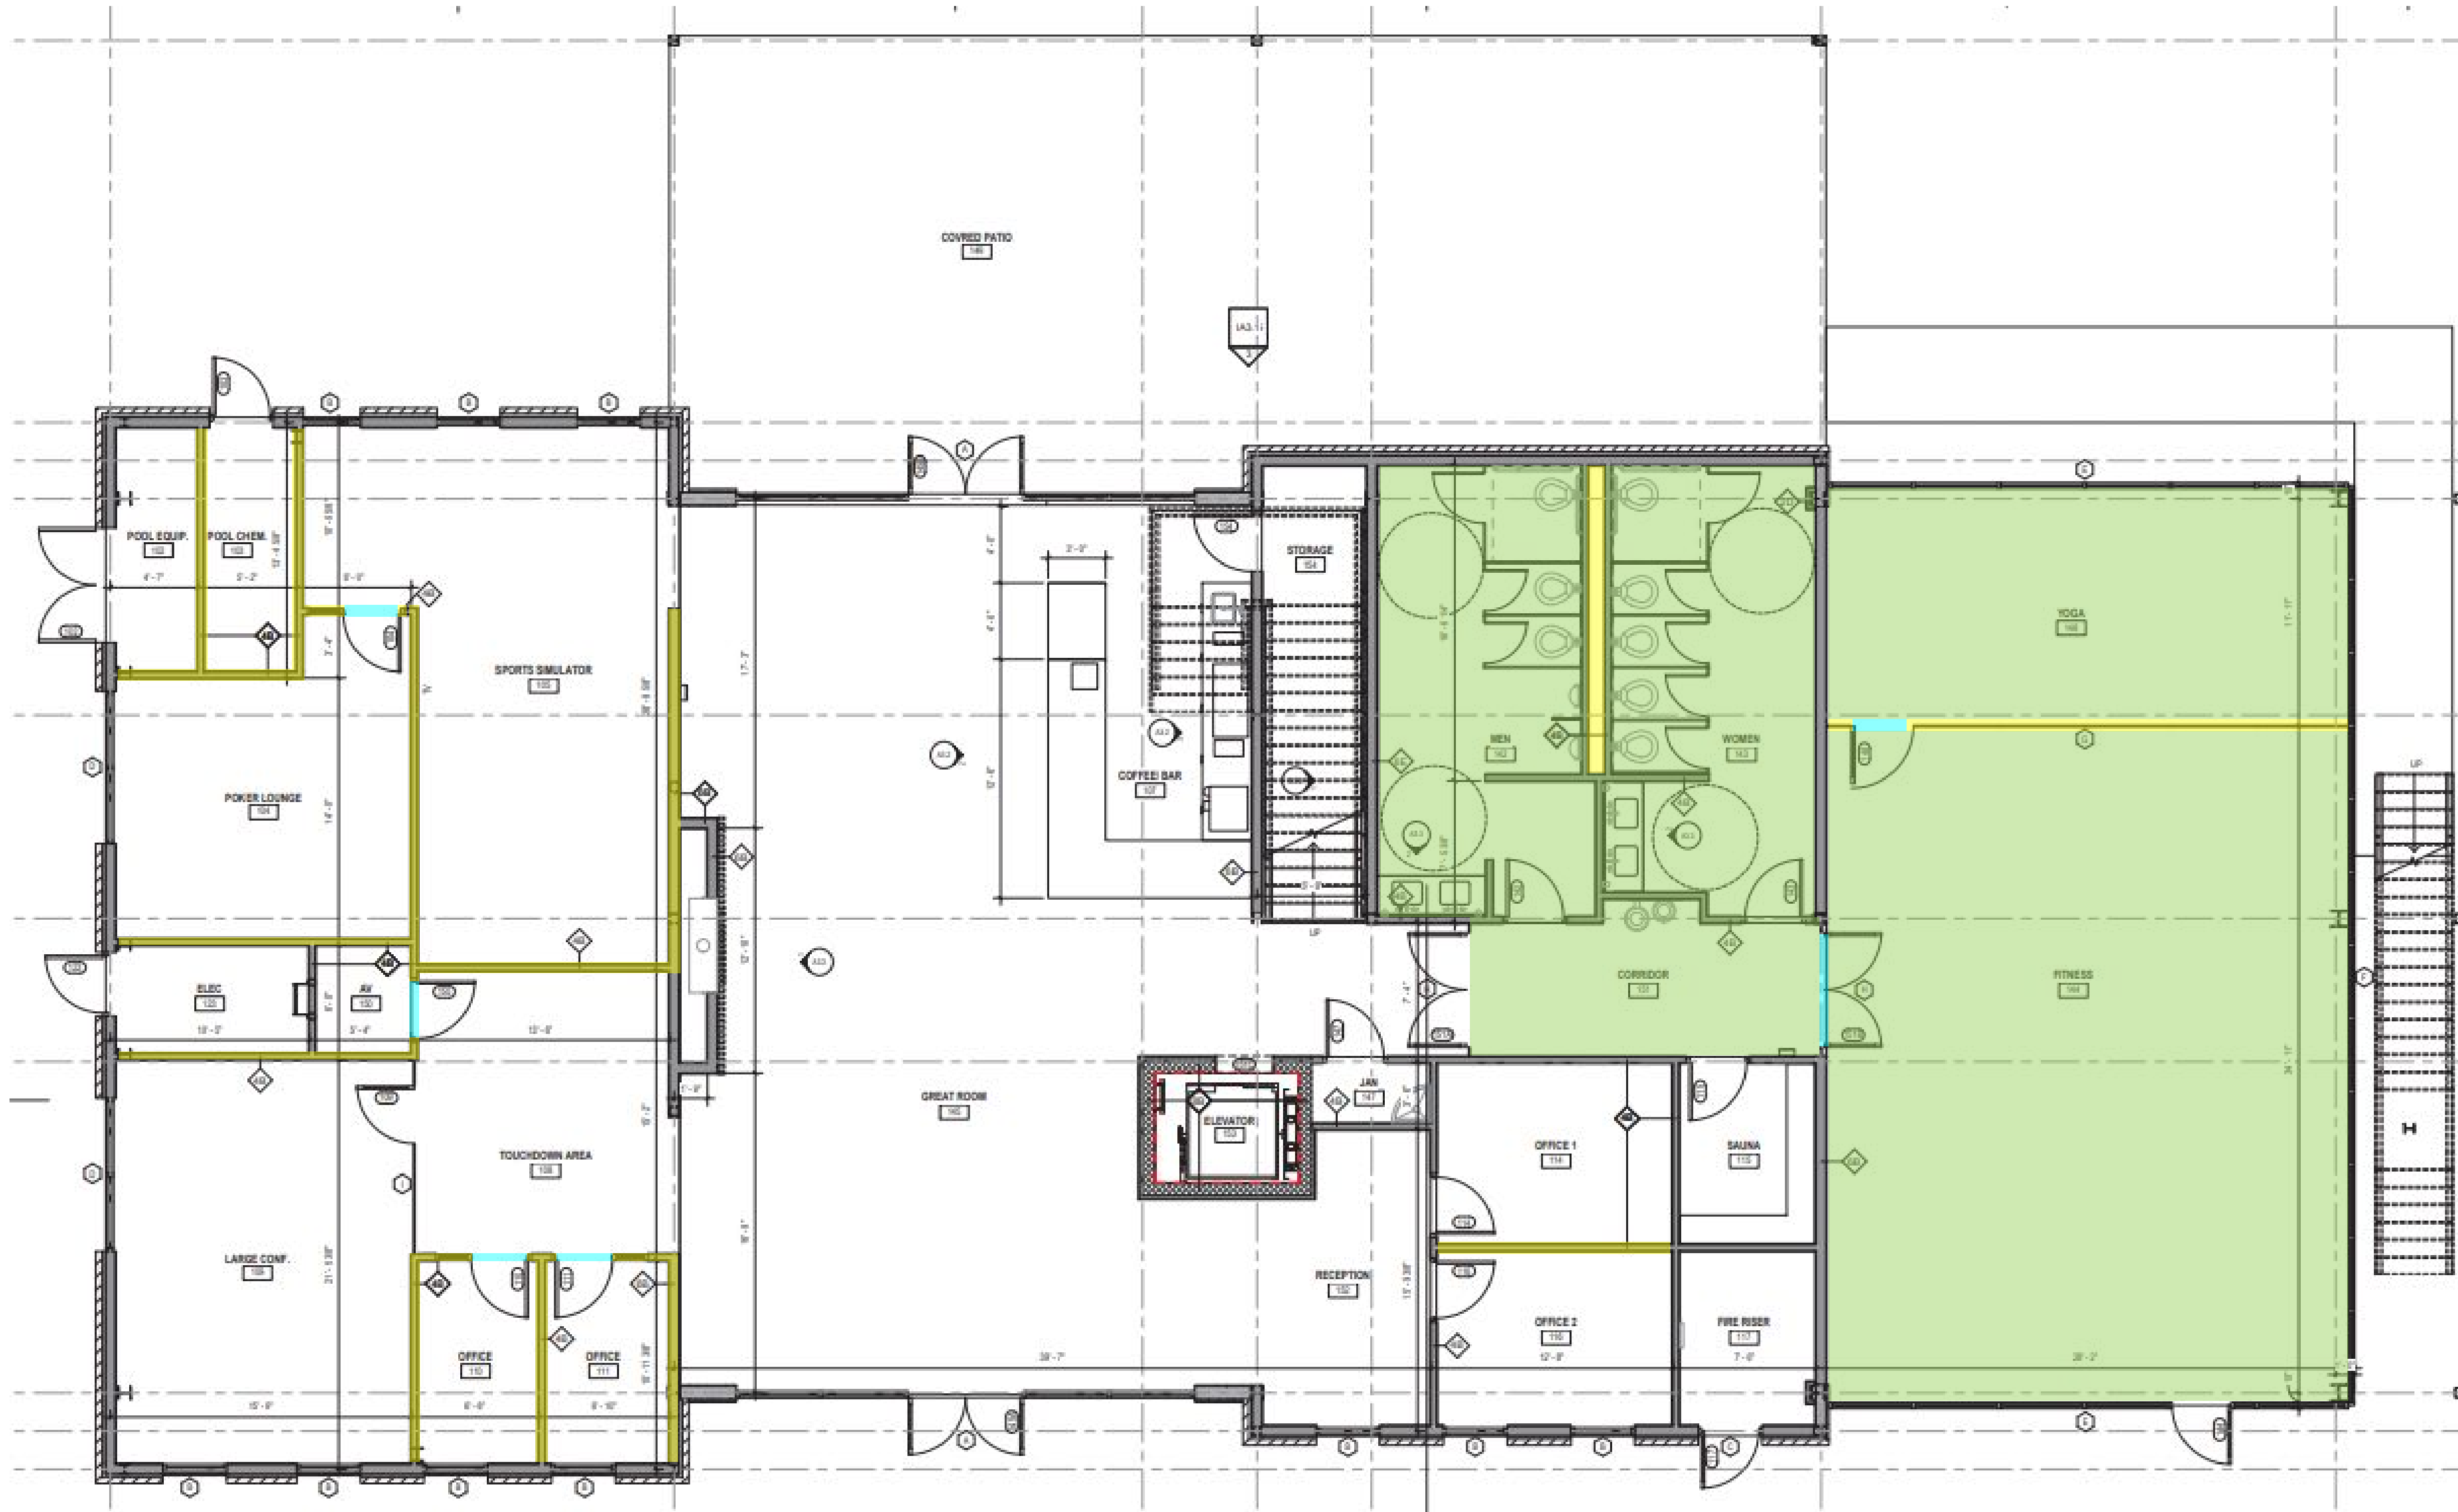

Acoustics

- Walls
- Ceiling
- Doors

Project

Client Name – HWY102Clubhouse

Created

06/25/2023

Updated

4/14/2025

Scale

Not To Scale

General Notes

Notice: These drawings are property of Wisdom ALC. These drawings are not to be reproduced without written consent of Wisdom ALC. These designs are specifically for the specification and installation of low voltage wiring and equipment, and may not be knowingly furnished to others without consent. *Actual drawings may not reflect as-built conditions, nor are they claimed to be to scale. Locations are approximate and are subject to verification on-site.*

Client Acceptance

Wisdom ALC Representative

Acoustics - 1st Floor

Design By

Rocky Tandy