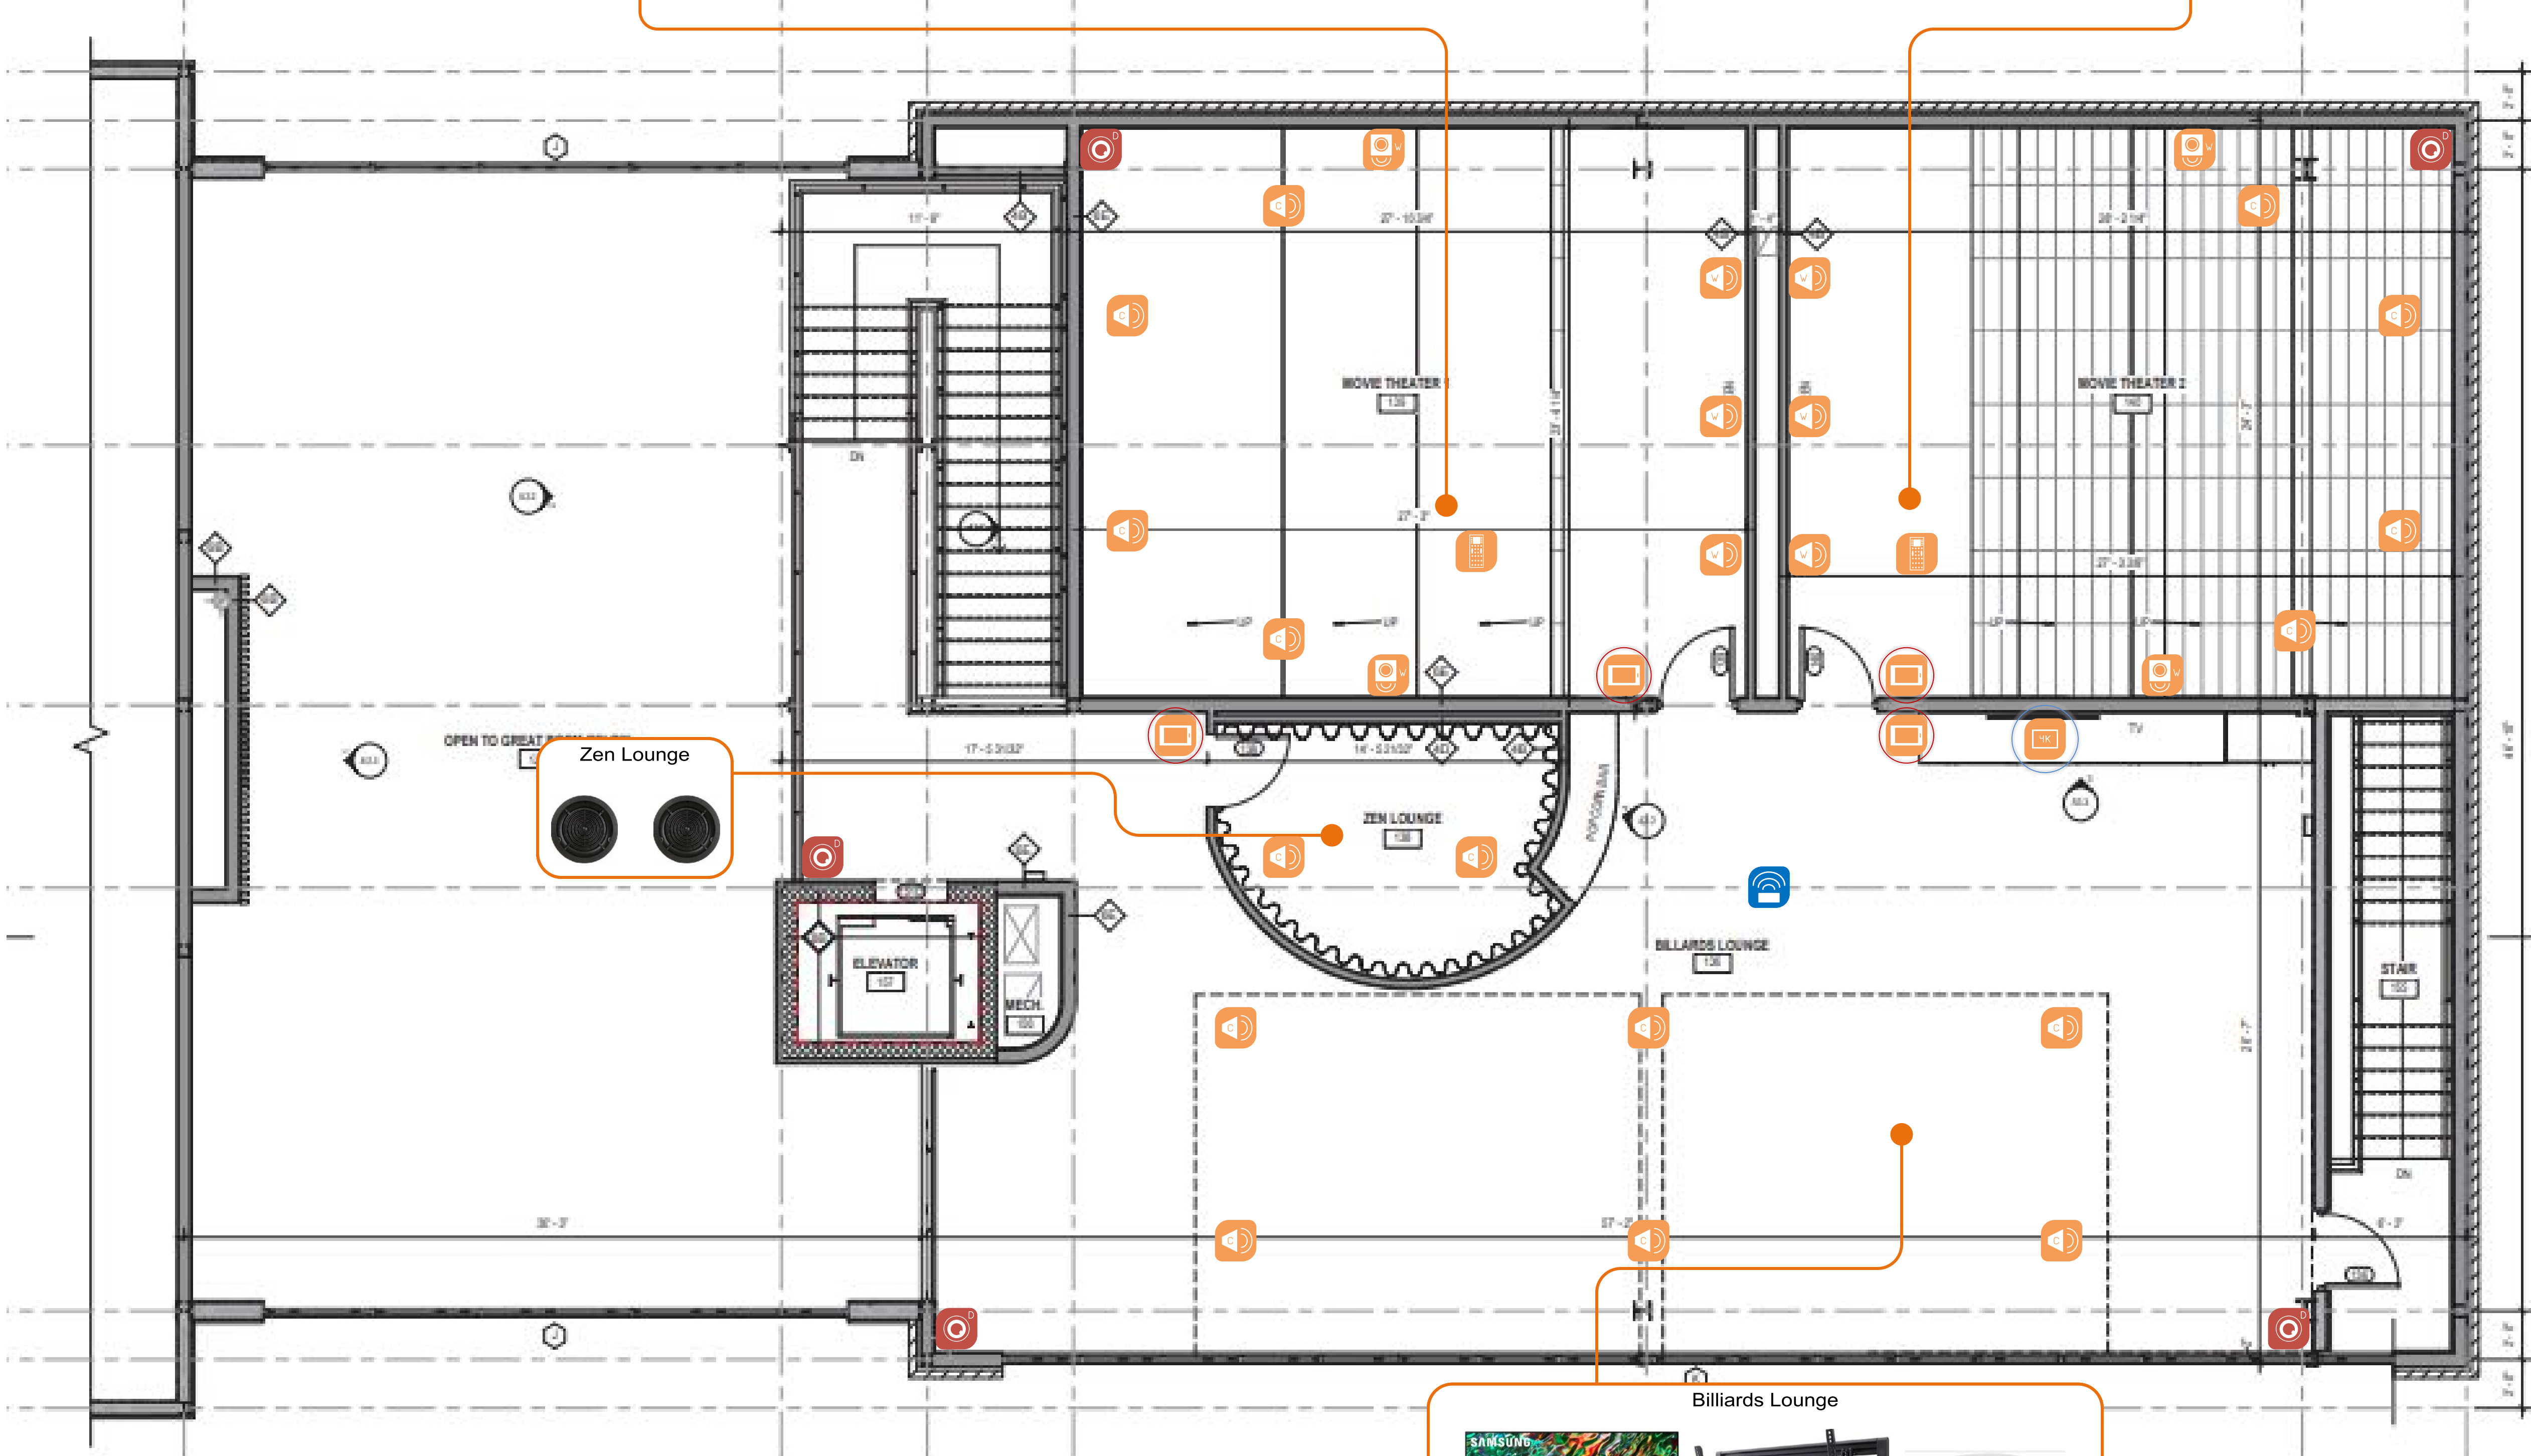

-  Wireless Access Point
-  Data

Safety and Awareness

-  Dome Camera

Project
Client Name – HWY102Clubhouse

Created
06/25/2023

Updated
4/14/2025

Scale
Not To Scale

General Notes