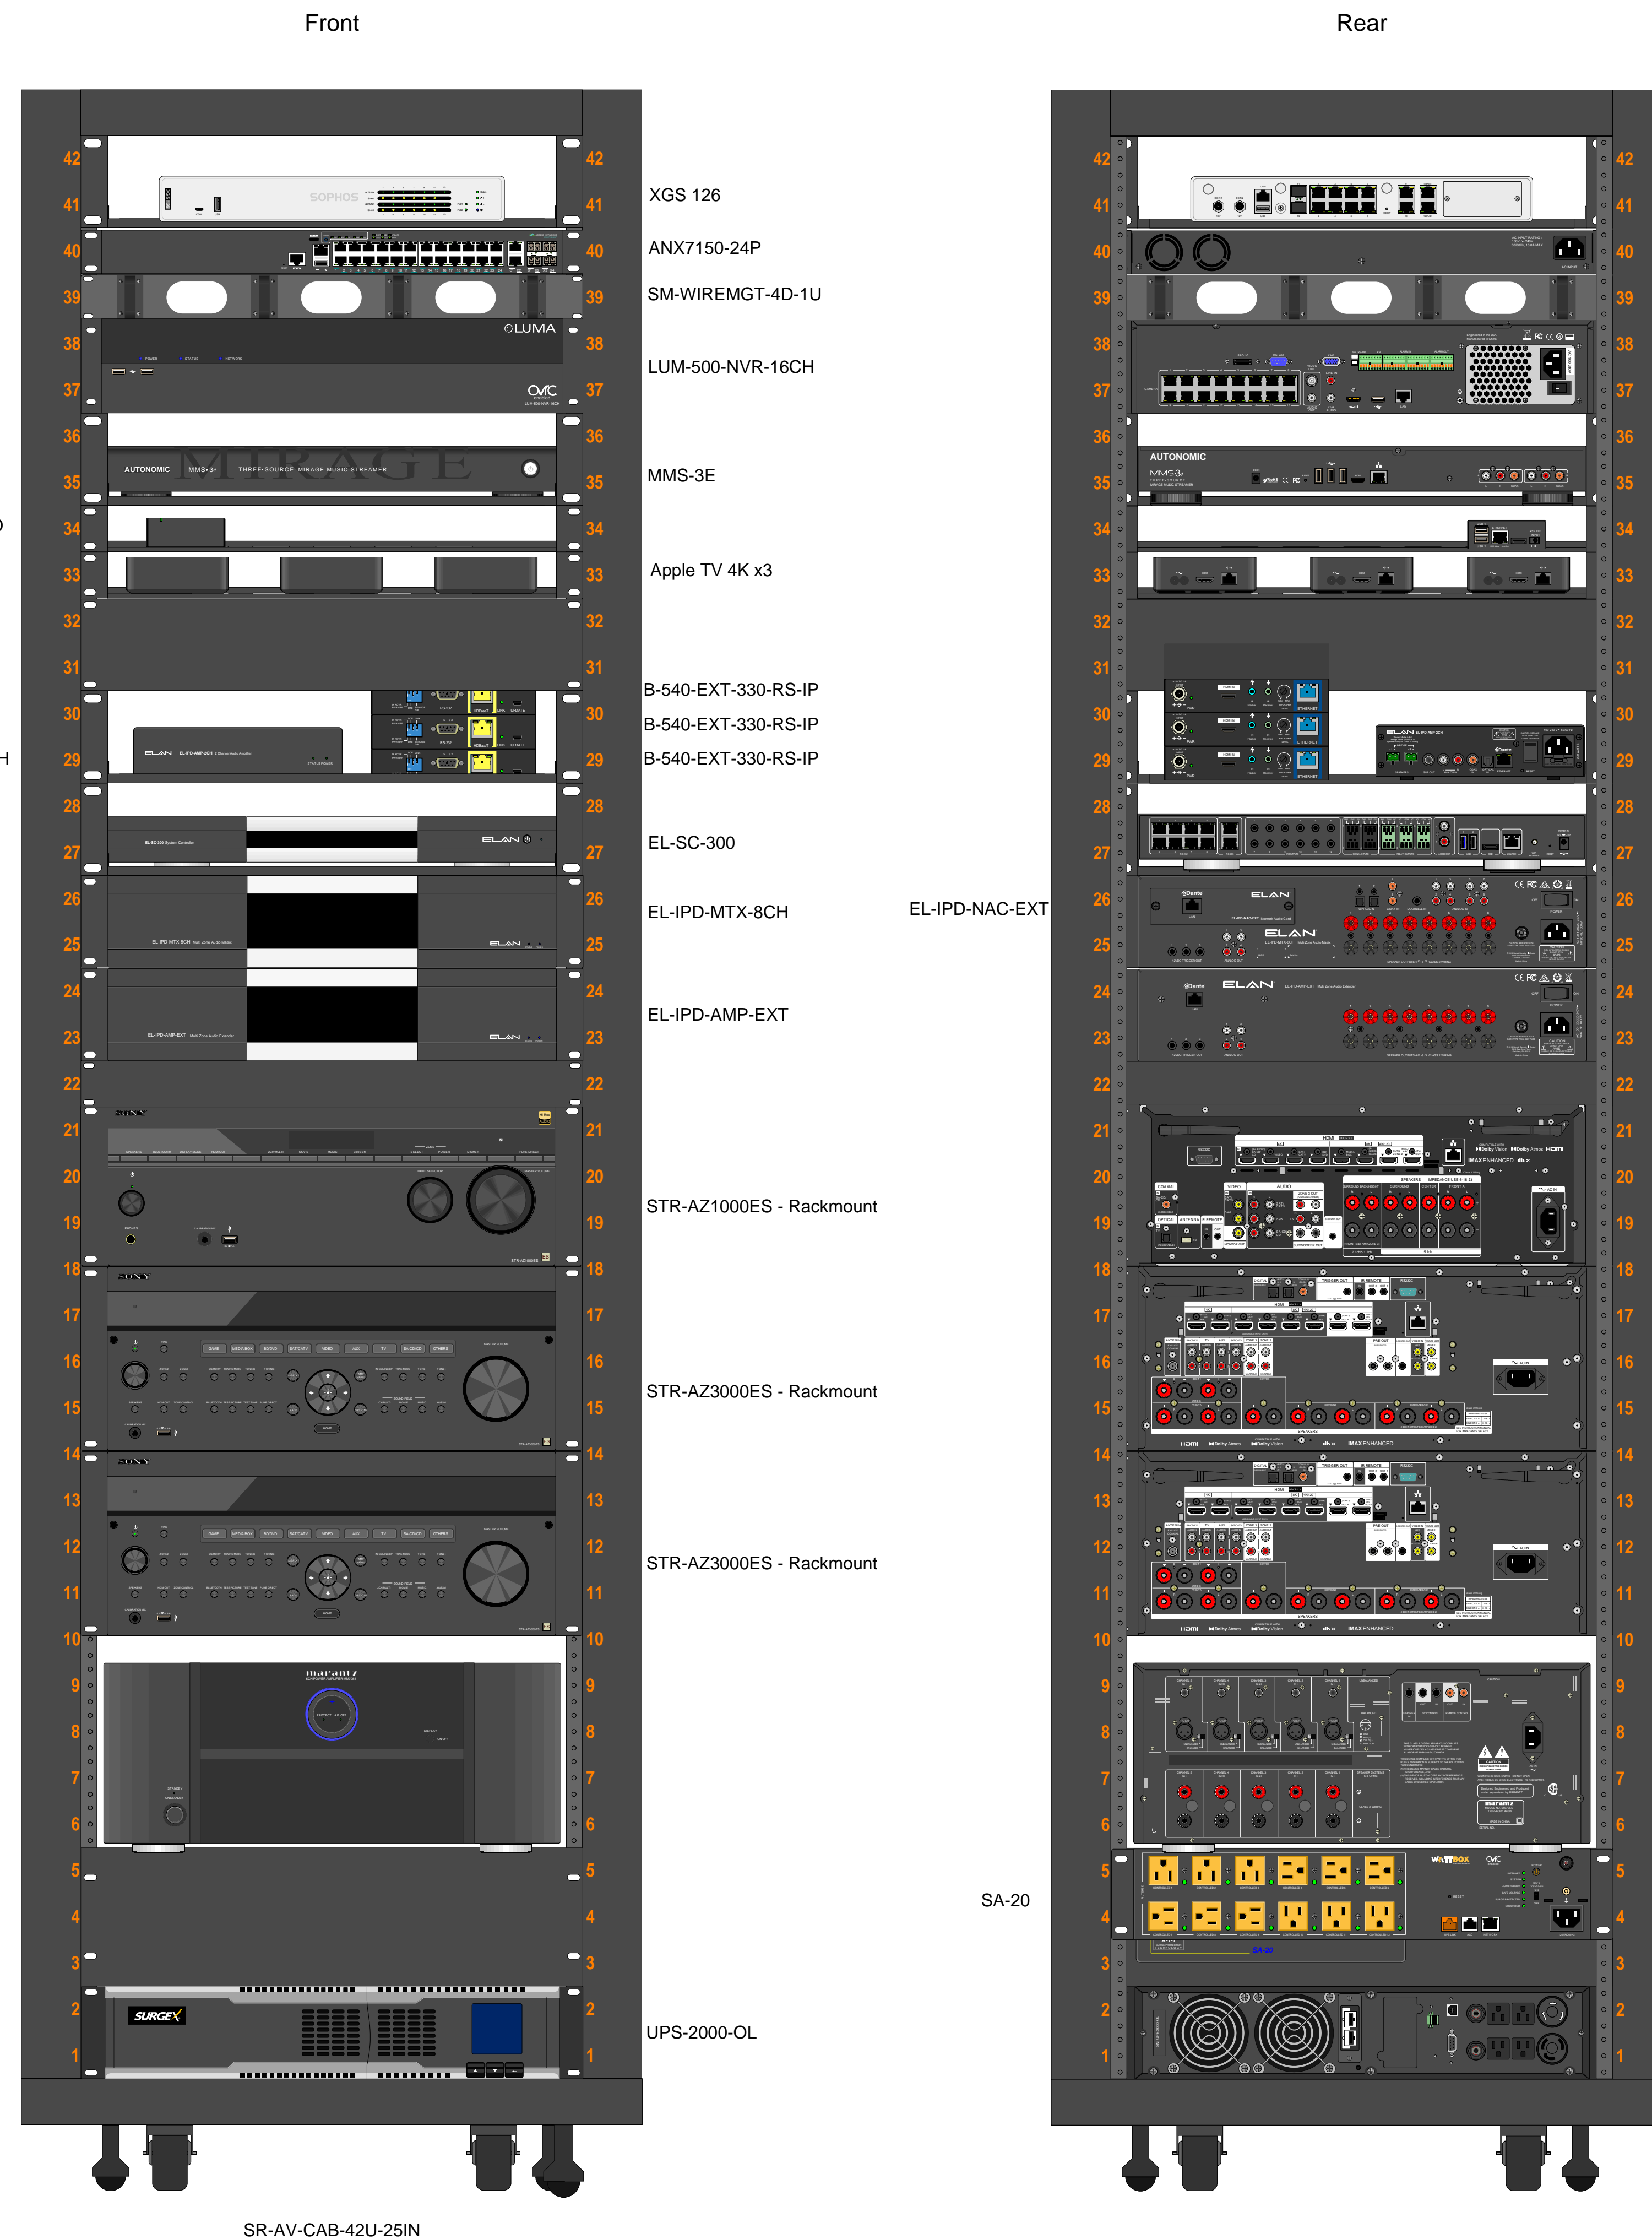

Project
Client Name – HWY102Clubhouse

Created
06/25/2023

Updated
4/14/2025

Scale
Not To Scale

General Notes

Notice: These drawings are property of Wisdom ALC. These drawings are not to be reproduced without written consent of Wisdom ALC. These designs are specifically for the specification and installation of low voltage wiring and equipment, and may not be knowingly furnished to others without consent. *Actual drawings may not reflect as-built conditions, nor are they claimed to be to scale. Locations are approximate and are subject to verification on-site.*

Client Acceptance

Wisdom ALC Representative

RACK - Elevation

Design By
Rocky Tandy