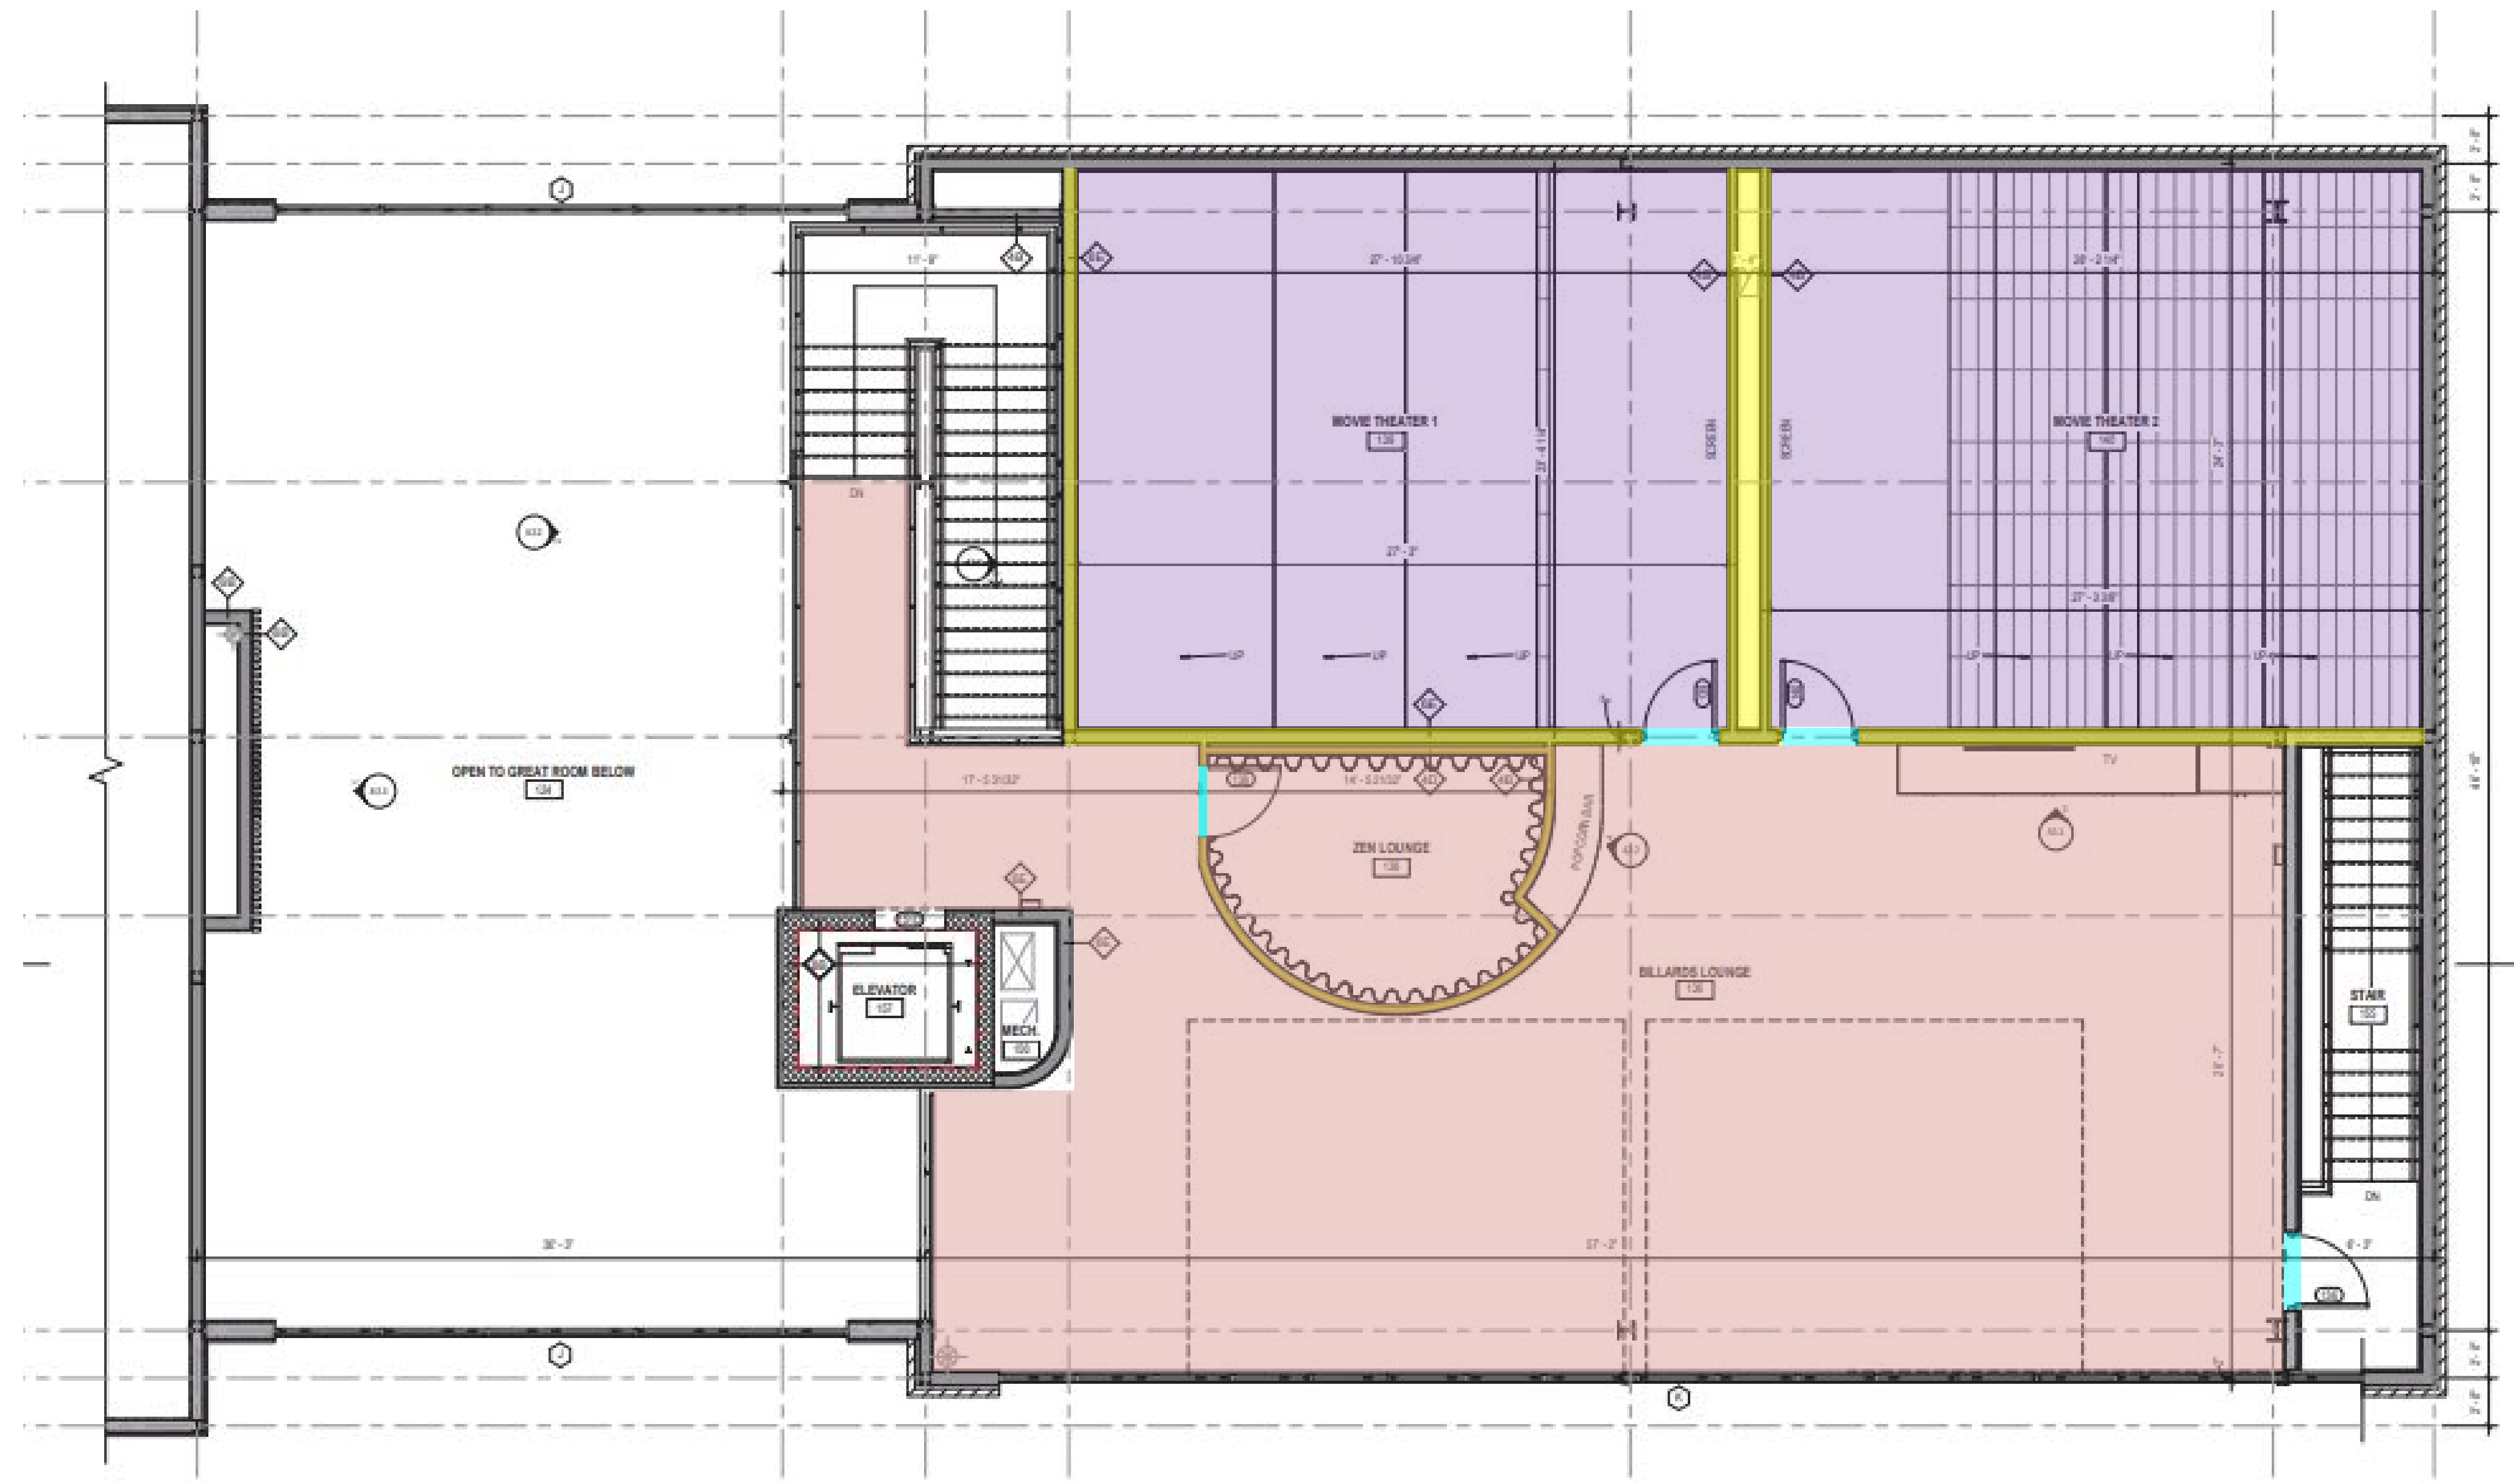

Client Acceptance

Wisdom ALC Representative

Entertainment - 2nd Floor

Design By
Rocky Tandy

Acoustics

- Walls
- Floor
- Floor & Ceiling
- Doors

Project
Client Name – HWY102Clubhouse

Created
06/25/2023